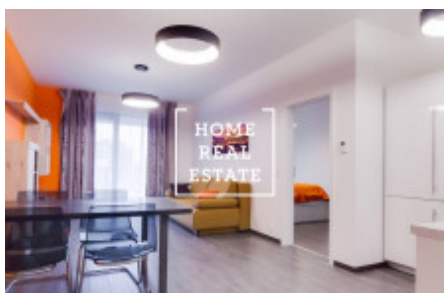

HOME
REAL
ESTATE

Rent flat 2+kk, 56 m2 - Rohanské nábřeží, Praha 8

ID	34700	Offer	Rental
Group	2+kk	Furnished	Furnished
Location	Rohanské nábř. 642/35, 186 00 Karlín, Česko	Ownership	Personal
Usable area	56 m ²	Parking	Yes
City	Prague	District	Praha 8
City district	Karlín	Status	Realized