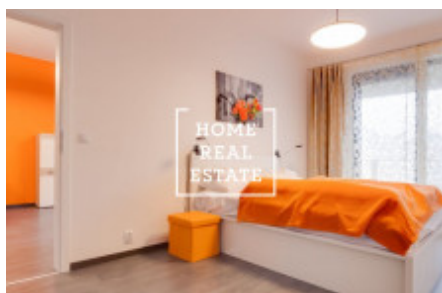

HOME
REAL
ESTATE

Rent flat 2+kk, 56 m2 - Rohanské nábřeží, Praha 8

ID	34700	Offer	Rental
Group	2+kk	Furnished	Furnished
Location	Rohanské nábř. 642/35, 186 00 Karlín, Česko	Ownership	Personal
Usable area	56 m ²	Parking	Yes
City	Prague	District	Praha 8
City district	Karlín	Status	Realized