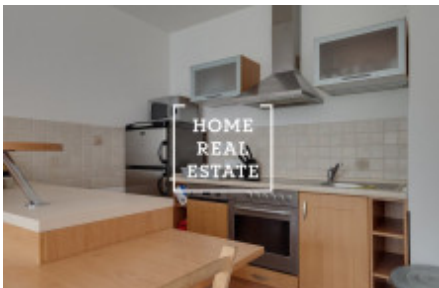

HOME
REAL
ESTATE

Rent flat 2+kk, 70 m2 - Ruská

Available now! For more information about this property or to arrange the viewings, please contact us or fill in the form below, we will be glad to help you! Are you tired of looking for a suitable apartment? We will create a personal selection for you. Work with us will also give you an access to the apartments before they are placed on the Internet portals. Leave the request below, and our manager will select suitable apartment offers & photos, based on your criteria.