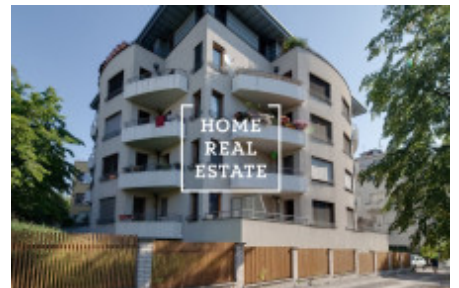

HOME
REAL
ESTATE

Rent flat 2+kk, 70 m2 - Ruská

Available now! For more information about this property or to arrange the viewings, please contact us or fill in the form below, we will be glad to help you! Are you tired of looking for a suitable apartment? We will create a personal selection for you. Work with us will also give you an access to the apartments before they are placed on the Internet portals. Leave the request below, and our manager will select suitable apartment offers & photos, based on your criteria.

ID	34698	Offer	Rental
Group	2+kk	Location	Ruská Praha
Ownership	Personal	Usable area	70 m ²
Parking	Yes	City	Prague
City district	Vinohrady	Status	Realized