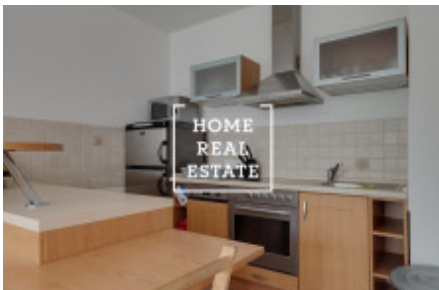

HOME
REAL
ESTATE

Rent flat 2+kk, 70 m2 - Ruská

Available now! For more information about this property or to arrange the viewings, please contact us or fill in the form below, we will be glad to help you! Are you tired of looking for a suitable apartment? We will create a personal selection for you. Work with us will also give you an access to the apartments before they are placed on the Internet portals. Leave the request below, and our manager will select suitable apartment offers & photos, based on your criteria.