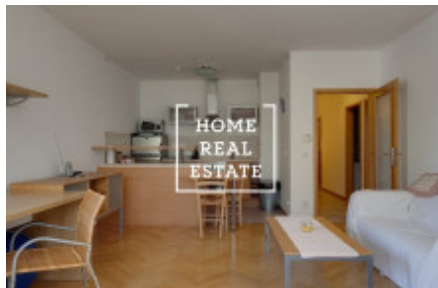

HOME
REAL
ESTATE

Rent flat 2+kk, 70 m2 - Ruská

Available now! For more information about this property or to arrange the viewings, please contact us or fill in the form below, we will be glad to help you! Are you tired of looking for a suitable apartment? We will create a personal selection for you. Work with us will also give you an access to the apartments before they are placed on the Internet portals. Leave the request below, and our manager will select suitable apartment offers & photos, based on your criteria.