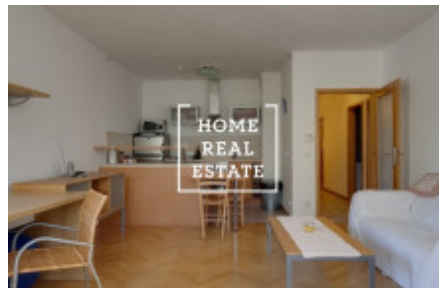

HOME
REAL
ESTATE

Rent flat 2+kk, 70 m2 - Ruská

Available now! For more information about this property or to arrange the viewings, please contact us or fill in the form below, we will be glad to help you! Are you tired of looking for a suitable apartment? We will create a personal selection for you. Work with us will also give you an access to the apartments before they are placed on the Internet portals. Leave the request below, and our manager will select suitable apartment offers & photos, based on your criteria.