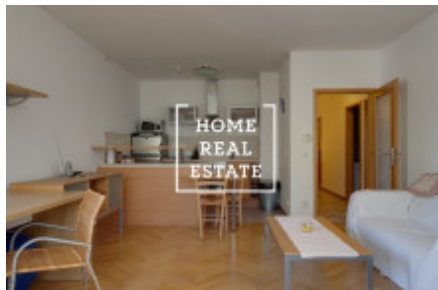

HOME
REAL
ESTATE

Rent flat 2+kk, 70 m2 - Ruská

Available now! For more information about this property or to arrange the viewings, please contact us or fill in the form below, we will be glad to help you! Are you tired of looking for a suitable apartment? We will create a personal selection for you. Work with us will also give you an access to the apartments before they are placed on the Internet portals. Leave the request below, and our manager will select suitable apartment offers & photos, based on your criteria.