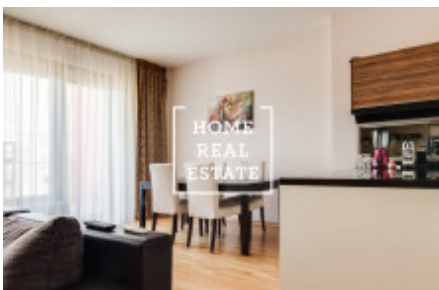

## Rent flat 3+kk, 160 m<sup>2</sup> - Korunní, Praha 2

|               |                                     |           |                         |
|---------------|-------------------------------------|-----------|-------------------------|
| ID            | <a href="#">34692</a>               | Offer     | Rental                  |
| Group         | 3+kk                                | Furnished | Furnished               |
| Location      | Korunní 108/2569<br>Vinohrady Praha | Ownership | Personal                |
| Usable area   | 160 m <sup>2</sup>                  | Parking   | Yes                     |
| City          | <a href="#">Prague</a>              | District  | <a href="#">Praha 2</a> |
| City district | <a href="#">Vinohrady</a>           | Status    | Realized                |