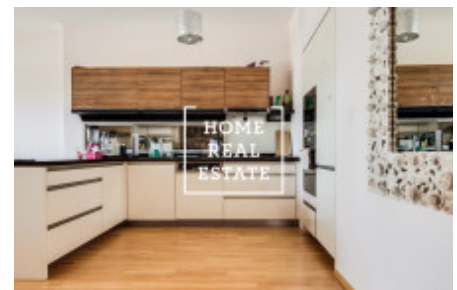

## Rent flat 3+kk, 160 m<sup>2</sup> - Korunní, Praha 2

|               |                                     |           |                         |
|---------------|-------------------------------------|-----------|-------------------------|
| ID            | <a href="#">34692</a>               | Offer     | Rental                  |
| Group         | 3+kk                                | Furnished | Furnished               |
| Location      | Korunní 108/2569<br>Vinohrady Praha | Ownership | Personal                |
| Usable area   | 160 m <sup>2</sup>                  | Parking   | Yes                     |
| City          | <a href="#">Prague</a>              | District  | <a href="#">Praha 2</a> |
| City district | <a href="#">Vinohrady</a>           | Status    | Realized                |