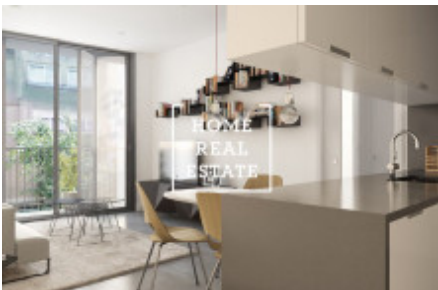

Sale flat 2+kk, 50 m² - Lovosická, Praha 8

ID	34679	Offer	Sale
Group	2+kk	Furnished	Partially furnished
Location	Lovosická 35/301 Střížkov Praha	Ownership	Personal
Usable area	50 m ²	City	Prague
District	Praha 8	City district	Letňany
Status	Realized		