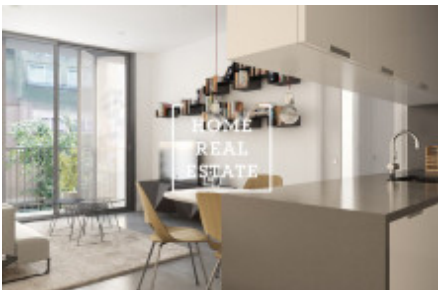

## Sale flat 2+kk, 50 m<sup>2</sup> - Lovosická, Praha 8

ID	<a href="#">34679</a>	Offer	Sale
Group	2+kk	Furnished	Partially furnished
Location	Lovosická 35/301 Střížkov Praha	Ownership	Personal
Usable area	50 m <sup>2</sup>	City	<a href="#">Prague</a>
District	<a href="#">Praha 8</a>	City district	<a href="#">Letňany</a>
Status	Realized		