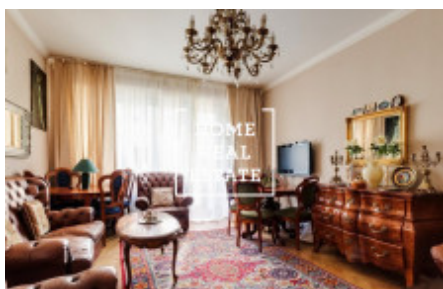

## Sale flat 2+1, 54 m<sup>2</sup> - Kouřimská, Praha 2

ID	<a href="#">34654</a>	Offer	Sale
Group	2+1	Furnished	Furnished
Location	Kouřimská 3/2350 Vinohrady Praha	Ownership	Personal
Usable area	54 m <sup>2</sup>	City	<a href="#">Prague</a>
District	<a href="#">Praha 2</a>	City district	<a href="#">Vinohrady</a>
Status	Realized		