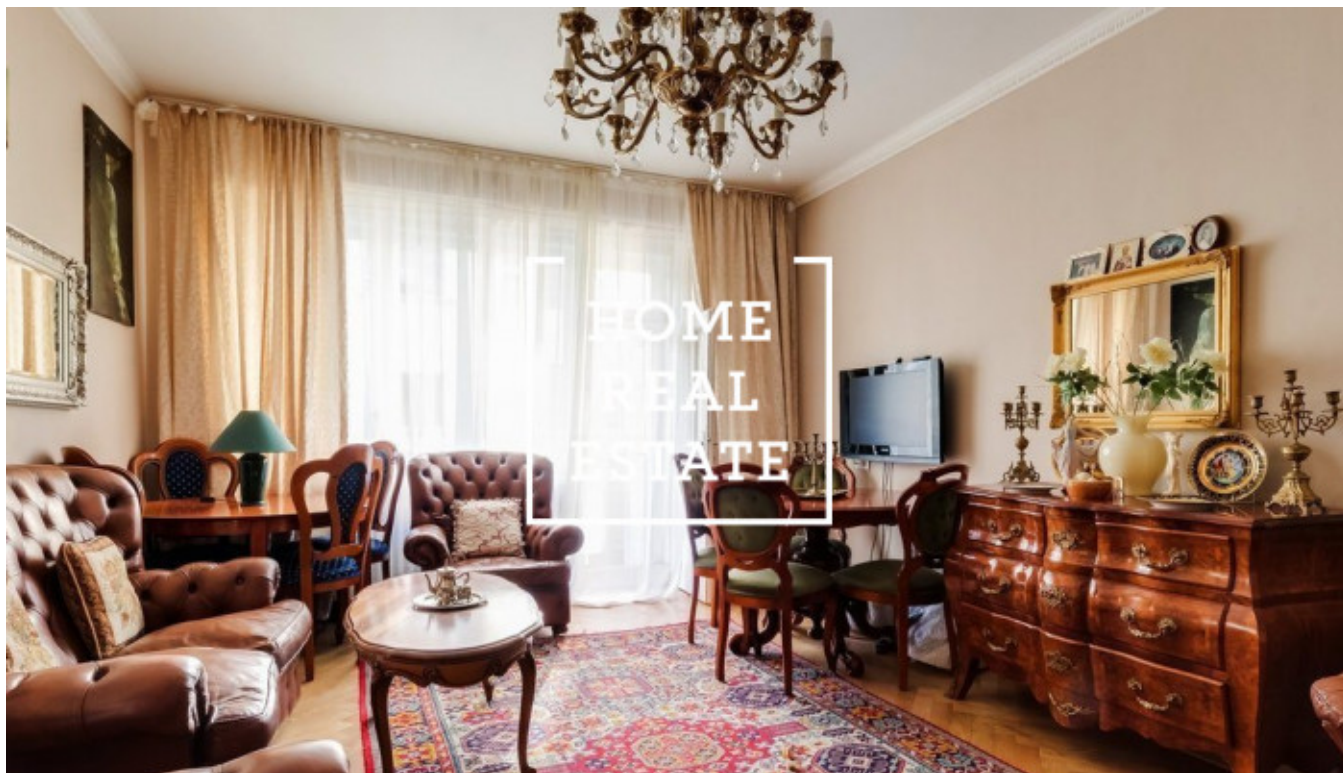

## Sale flat 2+1, 54 m<sup>2</sup> - Kouřimská, Praha 2

ID	<a href="#">34654</a>	Offer	Sale
Group	2+1	Furnished	Furnished
Location	Kouřimská 3/2350 Vinohrady Praha	Ownership	Personal
Usable area	54 m <sup>2</sup>	City	<a href="#">Prague</a>
District	<a href="#">Praha 2</a>	City district	<a href="#">Vinohrady</a>
Status	Realized		