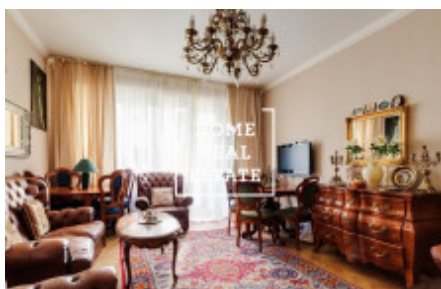

## Sale flat 2+1, 54 m<sup>2</sup> - Kouřimská, Praha 2

ID	<a href="#">34654</a>	Offer	Sale
Group	2+1	Furnished	Furnished
Location	Kouřimská 3/2350 Vinohrady Praha	Ownership	Personal
Usable area	54 m <sup>2</sup>	City	<a href="#">Prague</a>
District	<a href="#">Praha 2</a>	City district	<a href="#">Vinohrady</a>
Status	Realized		