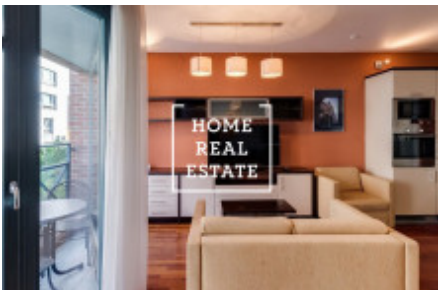

HOME
REAL
ESTATE

Rent flat 1+kk, 35 m2 - Ke Karlovu, Praha 2

ID	34639
Offer	Rental
Group	1+kk
Furnished	Furnished
Location	Ke Karlovu 11/460 Nové Město Praha
Ownership	Personal
Usable area	35 m ²
City	Prague
District	Praha 2
City district	Nové Město