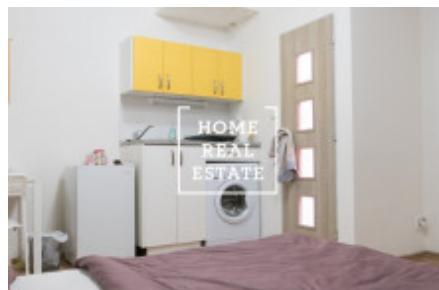

## Rent flat 1+kk, 30 m<sup>2</sup> - Na Švihance, Praha 2

«Home Real Estate» offers for rent a flat 1 + kk 30 m<sup>2</sup>, located in a popular locality in Prague 2 - Vinohrady. Completely furnished apartment located on the -1th floor of the building after reconstruction. The interior of the apartment is a cozy room with double bed, small table and wardrobe. The kitchen is equipped with appliances: hob, microwave, refrigerator. Through the corridor you will reach the bathroom with a shower, sink and washing machine. Separate WC. Nearby are all amenities: shops, restaurants, hotels, banks, post office, supermarket "Albert". Approximately 5 minutes walk you can reach Žižkov's main landmarks - the "Žižkova Tower" and so to various parks: "Mahler's Sets", "Garden of Paradise". ALL at 10 minutes. Traffic accessibility: tram stop and metro station Jiriho z Podebrad a minute walk from home. Available now Price: 13 500 CZK + 2,500 CZK utilities + electricity Do you want to move to Zizkov? In our portfolio are non-public offers that you will not find on the internet. For more information, please fill out the form below and our manager will create a list of current apartments for you based on your criteria.