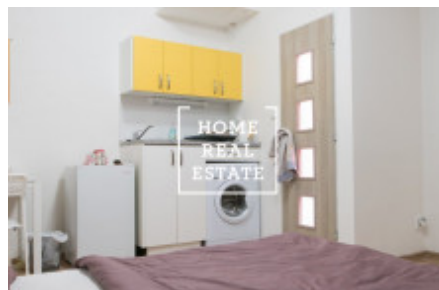

HOME
REAL
ESTATE

Rent flat 1+kk, 30 m² - Na Švihance, Praha 2

«Home Real Estate» offers for rent a flat 1 + kk 30 m², located in a popular locality in Prague 2 - Vinohrady. Completely furnished apartment located on the -1th floor of the building after reconstruction. The interior of the apartment is a cozy room with double bed, small table and wardrobe. The kitchen is equipped with appliances: hob, microwave, refrigerator. Through the corridor you will reach the bathroom with a shower, sink and washing machine. Separate WC. Nearby are all amenities: shops, restaurants, hotels, banks, post office, supermarket "Albert". Approximately 5 minutes walk you can reach Žižkov's main landmarks - the "Žižkova Tower" and so to various parks: "Mahler's Sets", "Garden of Paradise". ALL at 10 minutes. Traffic accessibility: tram stop and metro station Jiriho z Podebrad a minute walk from home. Available now Price: 13 500 CZK + 2,500 CZK utilities + electricity Do you want to move to Zizkov? In our portfolio are non-public offers that you will not find on the internet. For more information, please fill out the form below and our manager will create a list of current apartments for you based on your criteria.

ID	34623	Offer	Rental
Group	1+kk	Furnished	Furnished
Location	Na Švihance 8/1549 Vinohrady Praha	Ownership	Personal
Usable area	30 m ²	City	Prague
District	Praha 2	City district	Vinohrady
Status	Realized		