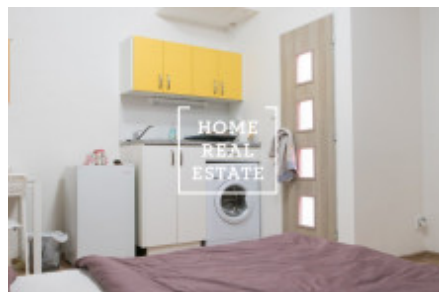

HOME
REAL
ESTATE

Rent flat 1+kk, 30 m² - Na Švihance, Praha 2

«Home Real Estate» offers for rent a flat 1 + kk 30 m², located in a popular locality in Prague 2 - Vinohrady. Completely furnished apartment located on the -1th floor of the building after reconstruction. The interior of the apartment is a cozy room with double bed, small table and wardrobe. The kitchen is equipped with appliances: hob, microwave, refrigerator. Through the corridor you will reach the bathroom with a shower, sink and washing machine. Separate WC. Nearby are all amenities: shops, restaurants, hotels, banks, post office, supermarket "Albert". Approximately 5 minutes walk you can reach Žižkov's main landmarks - the "Žižkova Tower" and so to various parks: "Mahler's Sets", "Garden of Paradise". ALL at 10 minutes. Traffic accessibility: tram stop and metro station Jiriho z Podebrad a minute walk from home. Available now Price: 13 500 CZK + 2,500 CZK utilities + electricity Do you want to move to Zizkov? In our portfolio are non-public offers that you will not find on the internet. For more information, please fill out the form below and our manager will create a list of current apartments for you based on your criteria.

ID	34623	Offer	Rental
Group	1+kk	Furnished	Furnished
Location	Na Švihance 8/1549 Vinohrady Praha	Ownership	Personal
Usable area	30 m ²	City	Prague
District	Praha 2	City district	Vinohrady
Status	Realized		