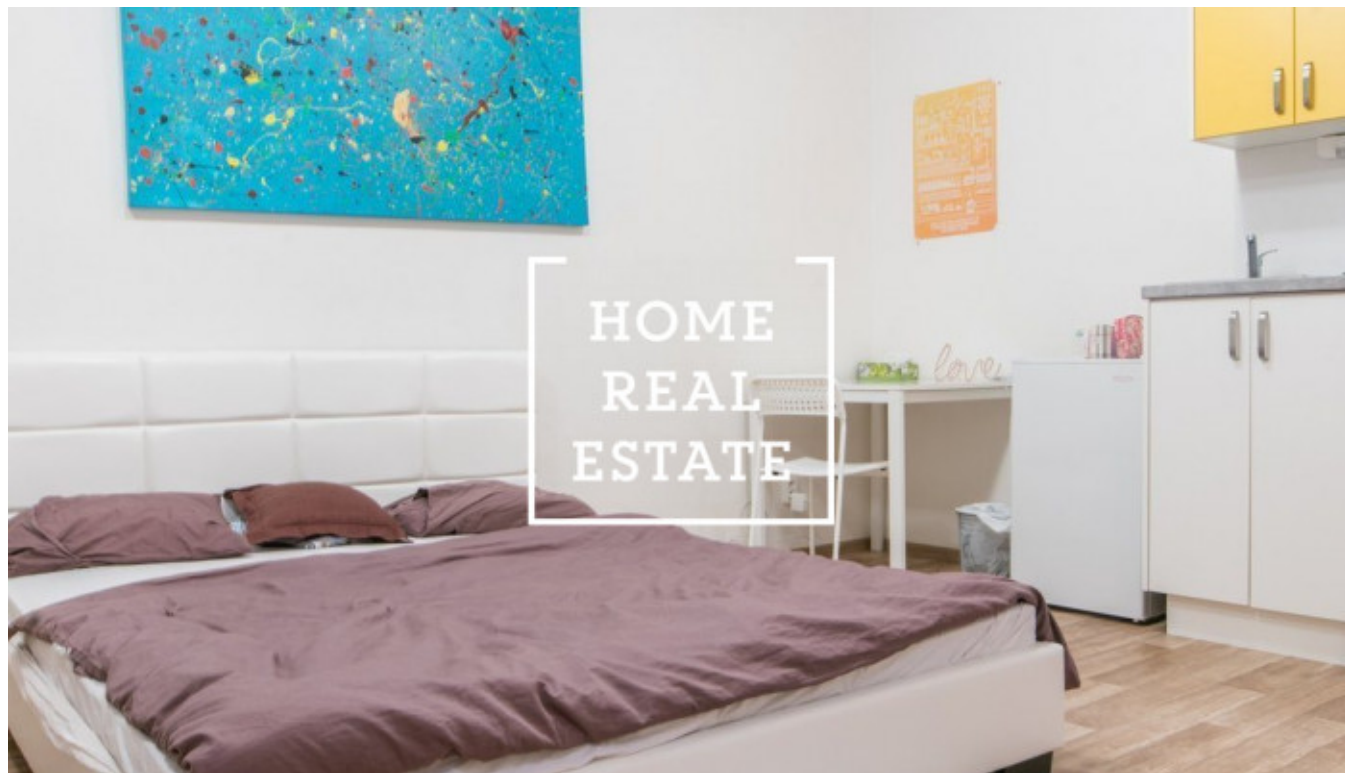

HOME
REAL
ESTATE

Rent flat 1+kk, 30 m2 - Na Švihance, Praha 2

ID	34623
Offer	Rental
Group	1+kk
Furnished	Furnished
Location	Na Švihance 8/1549 Vinohrady Praha
Ownership	Personal
Usable area	30 m ²
City	Prague
District	Praha 2
City district	Vinohrady