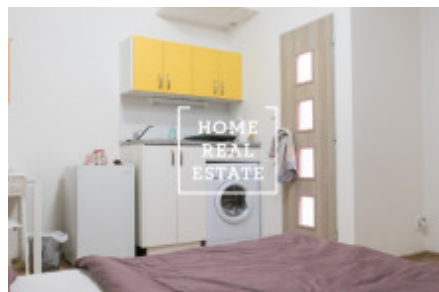

## Rent flat 1+kk, 30 m<sup>2</sup> - Na Švihance, Praha 2

«Home Real Estate» offers for rent a flat 1 + kk 30 m2, located in a popular locality in Prague 2 - Vinohrady. Completely furnished apartment located on the -1th floor of the building after reconstruction. The interior of the apartment is a cozy room with double bed, small table and wardrobe. The kitchen is equipped with appliances: hob, microwave, refrigerator. Through the corridor you will reach the bathroom with a shower, sink and washing machine. Separate WC. Nearby are all amenities: shops, restaurants, hotels, banks, post office, supermarket "Albert". Approximately 5 minutes walk you can reach Žižkov's main landmarks - the "Žižkova Tower" and so to various parks: "Mahler's Sets", "Garden of Paradise". ALL at 10 minutes. Traffic accessibility: tram stop and metro station Jiriho z Podebrad a minute walk from home. Available now Price: 13 500 CZK + 2,500 CZK utilities + electricity Do you want to move to Zizkov? In our portfolio are non-public offers that you will not find on the internet. For more information, please fill out the form below and our manager will create a list of current apartments for you based on your criteria.