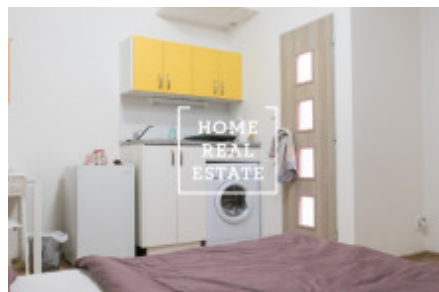

## Rent flat 1+kk, 30 m2 - Na Švihance, Praha 2

«Home Real Estate» offers for rent a flat 1 + kk 30 m<sup>2</sup>, located in a popular locality in Prague 2 - Vinohrady. Completely furnished apartment located on the -1th floor of the building after reconstruction. The interior of the apartment is a cozy room with double bed, small table and wardrobe. The kitchen is equipped with appliances: hob, microwave, refrigerator. Through the corridor you will reach the bathroom with a shower, sink and washing machine. Separate WC. Nearby are all amenities: shops, restaurants, hotels, banks, post office, supermarket "Albert". Approximately 5 minutes walk you can reach Žižkov's main landmarks - the "Žižkova Tower" and so to various parks: "Mahler's Sets", "Garden of Paradise". ALL at 10 minutes. Traffic accessibility: tram stop and metro station Jiriho z Podebrad a minute walk from home. Available now Price: 13 500 CZK + 2,500 CZK utilities + electricity Do you want to move to Zizkov? In our portfolio are non-public offers that you will not find on the internet. For more information, please fill out the form below and our manager will create a list of current apartments for you based on your criteria.