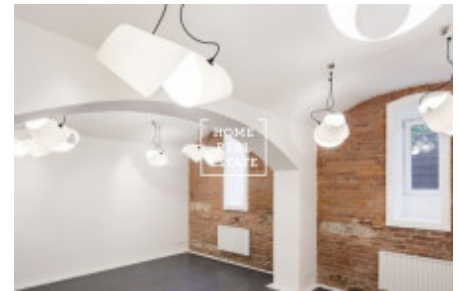

HOME
REAL
ESTATE

Rent commercial business premises, 45 m² - Sochařská, Praha 7

ID
Offer
Group
Furnished
Ownership
Usable area
Parking
City
District
City district

[34572](#)
Rental
Business premises
Partially furnished
Personal
45 m²
Yes
[Prague](#)
[Praha 7](#)
[Bubeneč](#)