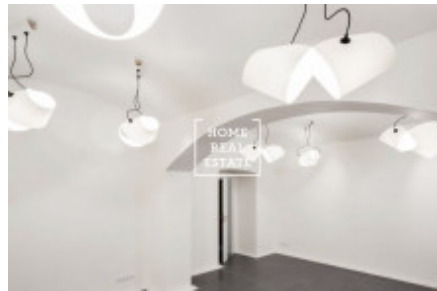

HOME
REAL
ESTATE

Rent commercial business premises, 45 m² - Sochařská, Praha 7

ID
Offer
Group
Furnished
Ownership
Usable area
Parking
City
District
City district

[34572](#)
Rental
Business premises
Partially furnished
Personal
45 m²
Yes
[Prague](#)
[Praha 7](#)
[Bubeneč](#)