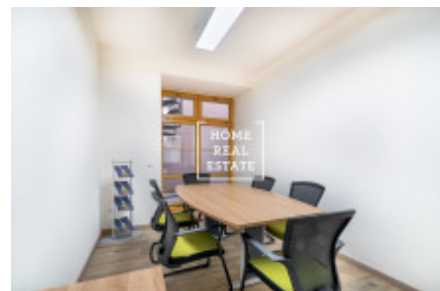

## Rent commercial offices, 985 m2 - Štítného, Praha 3

ID	<a href="#">34566</a>	Offer	Rental
Group	Offices	Furnished	Furnished
Ownership	Personal	Usable area	985 m <sup>2</sup>
Parking	Yes	City	<a href="#">Prague</a>
District	<a href="#">Praha 3</a>	City district	<a href="#">Žižkov</a>
Status	Realized		