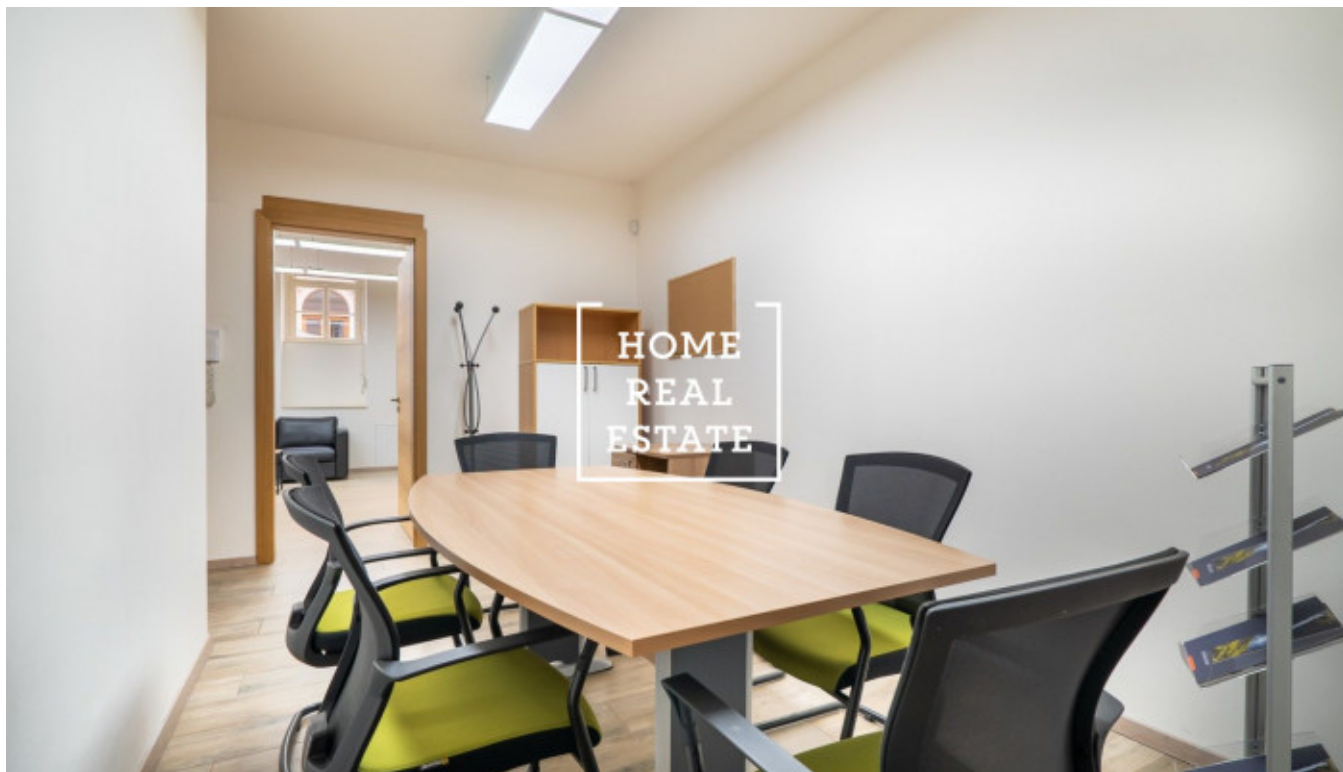

## Rent commercial offices, 985 m2 - Štítného, Praha 3

ID	<a href="#">34566</a>	Offer	Rental
Group	Offices	Furnished	Furnished
Ownership	Personal	Usable area	985 m <sup>2</sup>
Parking	Yes	City	<a href="#">Prague</a>
District	<a href="#">Praha 3</a>	City district	<a href="#">Žižkov</a>
Status	Realized		