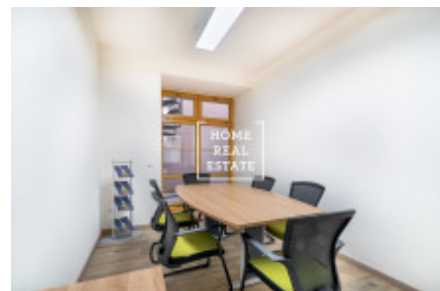

Rent commercial offices, 985 m2 - Štítného, Praha 3

ID	34566	Offer	Rental
Group	Offices	Furnished	Furnished
Ownership	Personal	Usable area	985 m ²
Parking	Yes	City	Prague
District	Praha 3	City district	Žižkov
Status	Realized		