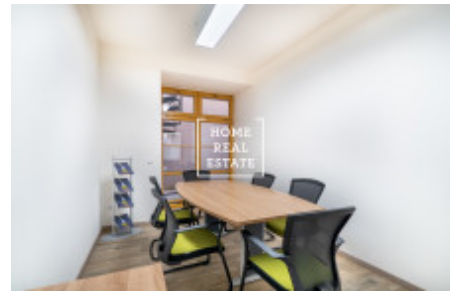

Rent commercial offices, 985 m2 - Štítného, Praha 3

ID	34566
Offer	Rental
Group	Offices
Furnished	Furnished
Ownership	Personal
Usable area	985 m ²
Parking	Yes
City	Prague
District	Praha 3
City district	Žižkov