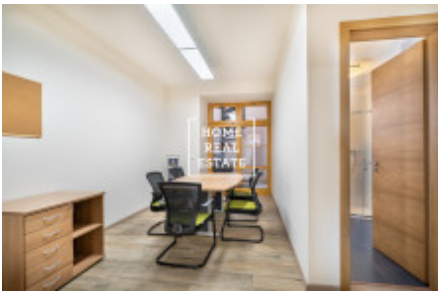

Rent commercial offices, 985 m2 - Štítného, Praha 3

ID	34566
Offer	Rental
Group	Offices
Furnished	Furnished
Ownership	Personal
Usable area	985 m ²
Parking	Yes
City	Prague
District	Praha 3
City district	Žižkov