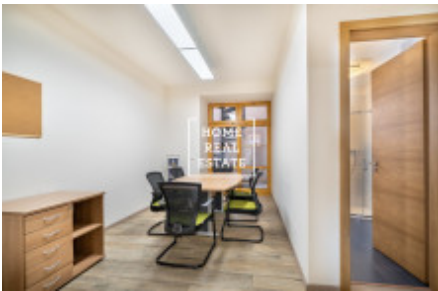

Rent commercial offices, 985 m2 - Štítného, Praha 3

ID	34566	Offer	Rental
Group	Offices	Furnished	Furnished
Ownership	Personal	Usable area	985 m ²
Parking	Yes	City	Prague
District	Praha 3	City district	Žižkov
Status	Realized		