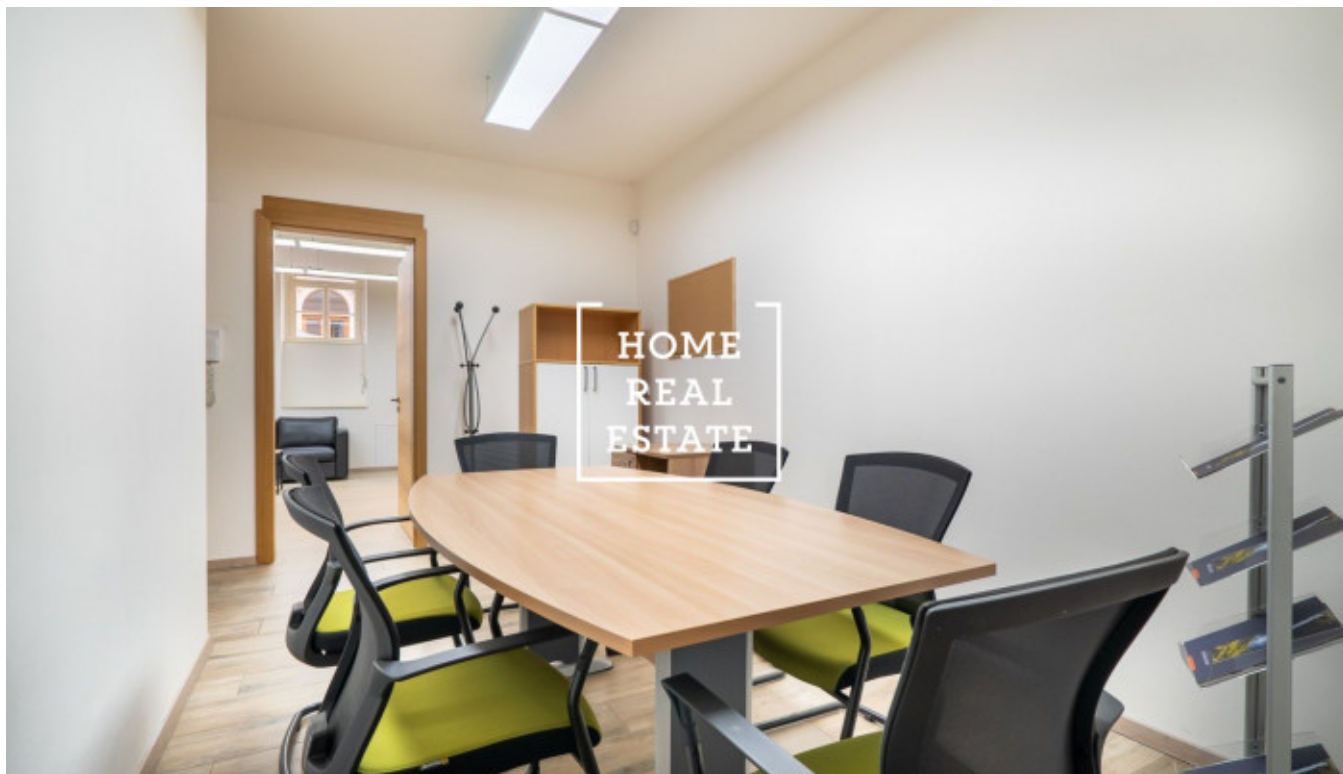

## Rent commercial offices, 985 m2 - Štítného, Praha 3

ID	<a href="#">34566</a>	Offer	Rental
Group	Offices	Furnished	Furnished
Ownership	Personal	Usable area	985 m <sup>2</sup>
Parking	Yes	City	<a href="#">Prague</a>
District	<a href="#">Praha 3</a>	City district	<a href="#">Žižkov</a>
Status	Realized		