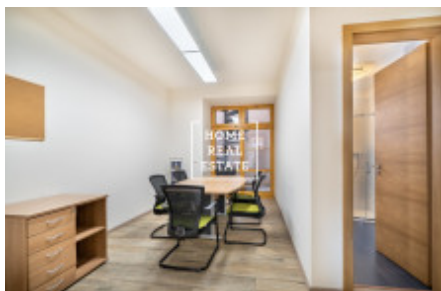

Rent commercial offices, 985 m2 - Štítného, Praha 3

ID	34566	Offer	Rental
Group	Offices	Furnished	Furnished
Ownership	Personal	Usable area	985 m ²
Parking	Yes	City	Prague
District	Praha 3	City district	Žižkov
Status	Realized		