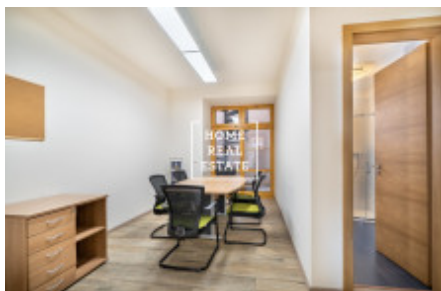

## Rent commercial offices, 985 m2 - Štítného, Praha 3

ID	<a href="#">34566</a>	Offer	Rental
Group	Offices	Furnished	Furnished
Ownership	Personal	Usable area	985 m <sup>2</sup>
Parking	Yes	City	<a href="#">Prague</a>
District	<a href="#">Praha 3</a>	City district	<a href="#">Žižkov</a>
Status	Realized		