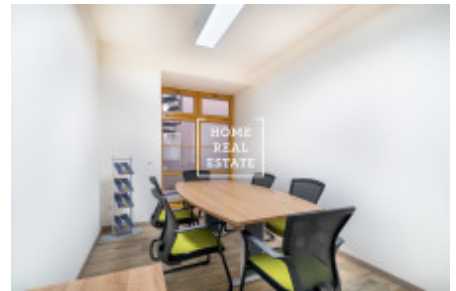

## Rent commercial offices, 985 m2 - Štítného, Praha 3

ID	<a href="#">34566</a>	Offer	Rental
Group	Offices	Furnished	Furnished
Ownership	Personal	Usable area	985 m <sup>2</sup>
Parking	Yes	City	<a href="#">Prague</a>
District	<a href="#">Praha 3</a>	City district	<a href="#">Žižkov</a>
Status	Realized		