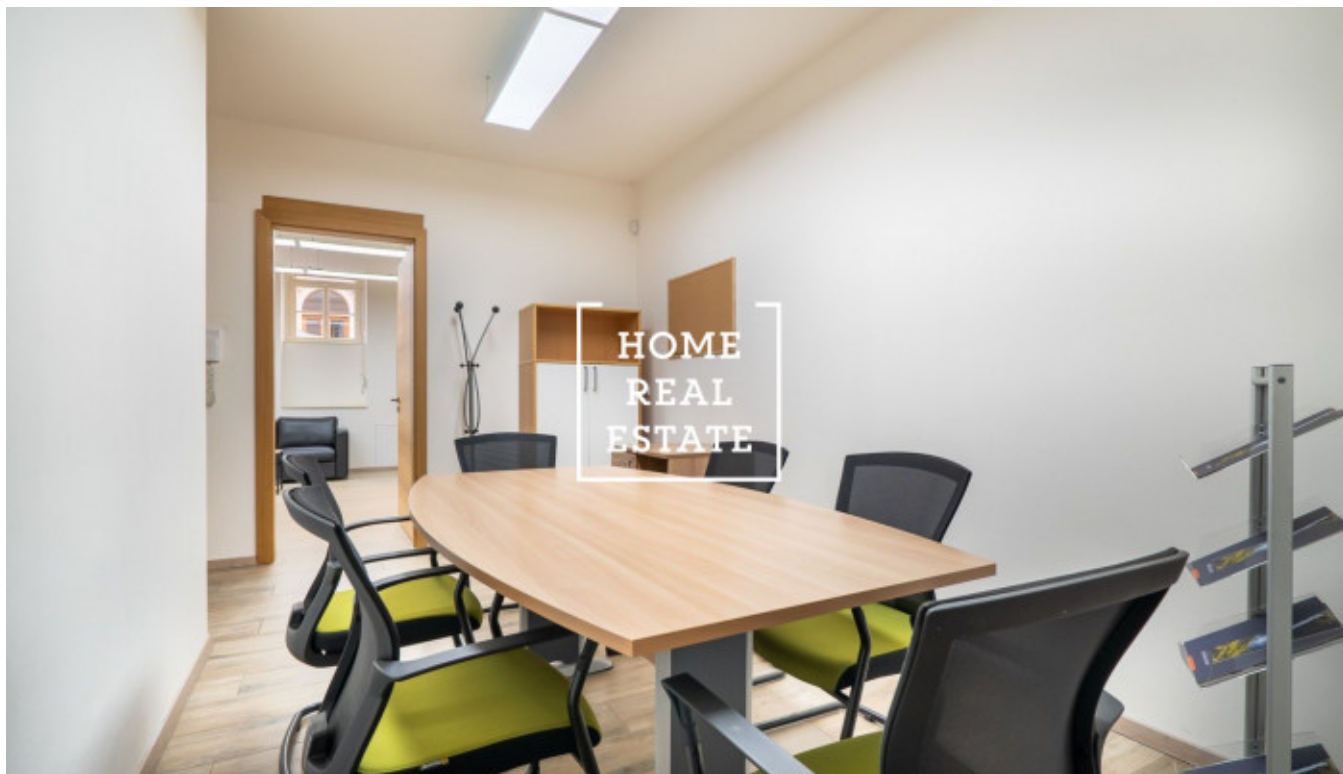

Rent commercial offices, 985 m2 - Štítného, Praha 3

ID	34566	Offer	Rental
Group	Offices	Furnished	Furnished
Ownership	Personal	Usable area	985 m ²
Parking	Yes	City	Prague
District	Praha 3	City district	Žižkov
Status	Realized		