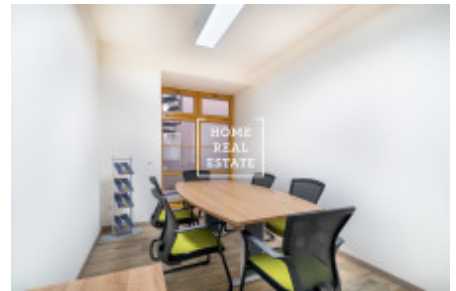

Rent commercial offices, 985 m2 - Štítného, Praha 3

ID	34566	Offer	Rental
Group	Offices	Furnished	Furnished
Ownership	Personal	Usable area	985 m ²
Parking	Yes	City	Prague
District	Praha 3	City district	Žižkov
Status	Realized		