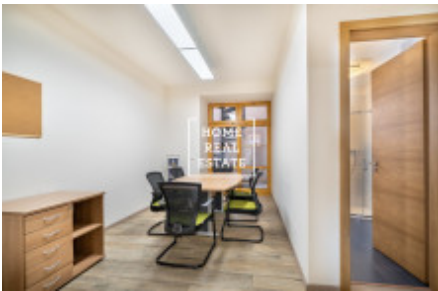

## Rent commercial offices, 985 m2 - Štítného, Praha 3

ID	<a href="#">34566</a>	Offer	Rental
Group	Offices	Furnished	Furnished
Ownership	Personal	Usable area	985 m <sup>2</sup>
Parking	Yes	City	<a href="#">Prague</a>
District	<a href="#">Praha 3</a>	City district	<a href="#">Žižkov</a>
Status	Realized		