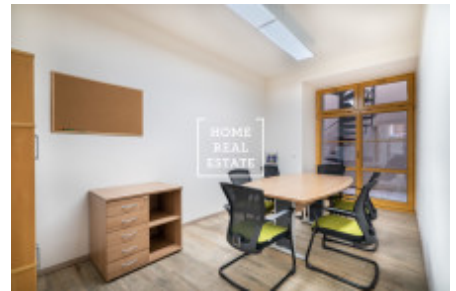

# Rent commercial offices, 6091 m<sup>2</sup> - Štítného, Praha 3

ID	<a href="#">34565</a>	Offer	Rental
Group	Offices	Furnished	unfurnished
Ownership	Personal	Usable area	6091 m <sup>2</sup>
City	<a href="#">Prague</a>	District	<a href="#">Praha 3</a>
City district	<a href="#">Žižkov</a>	Status	Realized