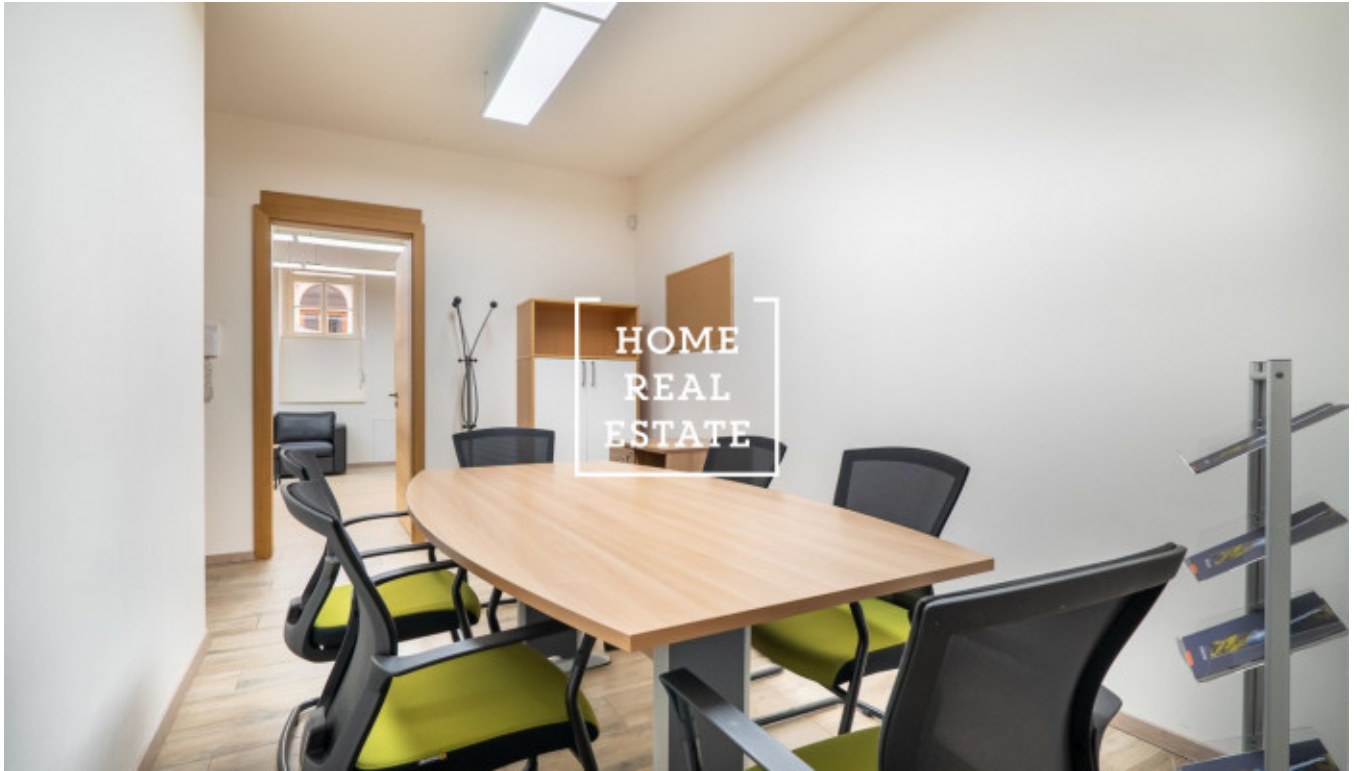

# Rent commercial offices, 6091 m<sup>2</sup> - Štítného, Praha 3

ID	<a href="#">34565</a>	Offer	Rental
Group	Offices	Furnished	unfurnished
Ownership	Personal	Usable area	6091 m <sup>2</sup>
City	<a href="#">Prague</a>	District	<a href="#">Praha 3</a>
City district	<a href="#">Žižkov</a>	Status	Realized