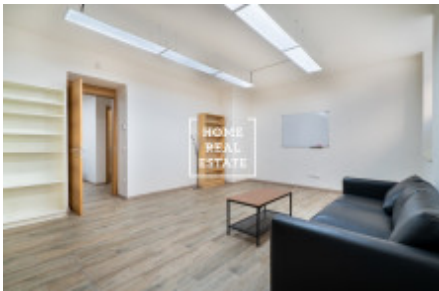

# Rent commercial offices, 6091 m<sup>2</sup> - Štítného, Praha 3

ID	<a href="#">34565</a>	Offer	Rental
Group	Offices	Furnished	unfurnished
Ownership	Personal	Usable area	6091 m <sup>2</sup>
City	<a href="#">Prague</a>	District	<a href="#">Praha 3</a>
City district	<a href="#">Žižkov</a>	Status	Realized