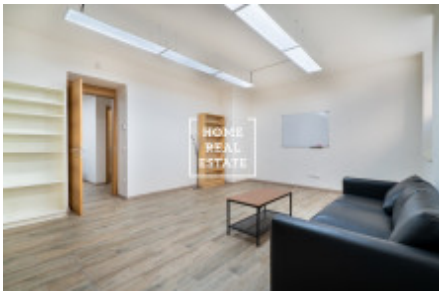

Rent commercial offices, 6091 m2 - Štítného, Praha 3

ID	34565	Offer	Rental
Group	Offices	Furnished	unfurnished
Ownership	Personal	Usable area	6091 m ²
City	Prague	District	Praha 3
City district	Žižkov	Status	Realized