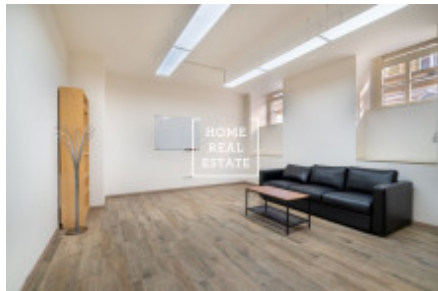

# Rent commercial offices, 6091 m<sup>2</sup> - Štítného, Praha 3

ID	<a href="#">34565</a>	Offer	Rental
Group	Offices	Furnished	unfurnished
Ownership	Personal	Usable area	6091 m <sup>2</sup>
City	<a href="#">Prague</a>	District	<a href="#">Praha 3</a>
City district	<a href="#">Žižkov</a>	Status	Realized