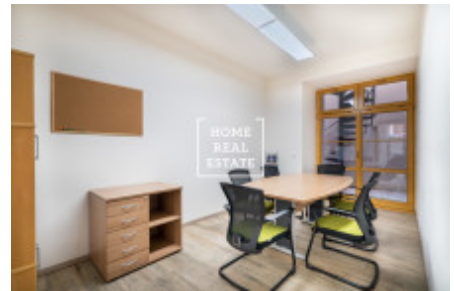

Rent commercial offices, 6091 m2 - Štítného, Praha 3

ID	34565	Offer	Rental
Group	Offices	Furnished	unfurnished
Ownership	Personal	Usable area	6091 m ²
City	Prague	District	Praha 3
City district	Žižkov	Status	Realized