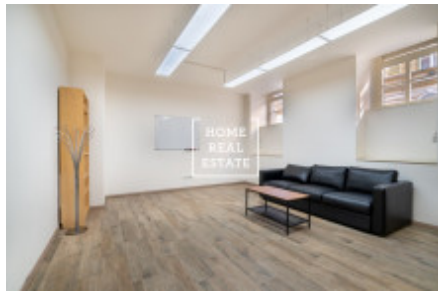

Rent commercial offices, 6091 m2 - Štítného, Praha 3

ID	34565	Offer	Rental
Group	Offices	Furnished	unfurnished
Ownership	Personal	Usable area	6091 m ²
City	Prague	District	Praha 3
City district	Žižkov	Status	Realized