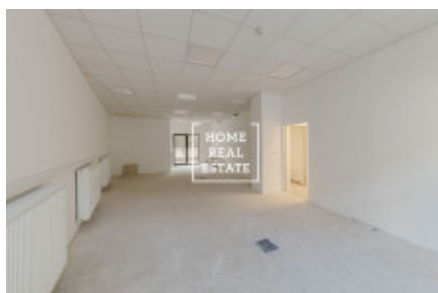

## Rent commercial business premises, 72 m2 - Pod Barvířkou, Praha 5

ID  
Offer  
Group  
Ownership  
Usable area  
City  
District  
City district

[34531](#)  
Rental  
Business premises  
Personal  
72 m<sup>2</sup>  
[Prague](#)  
[Praha 5](#)  
[Smíchov](#)