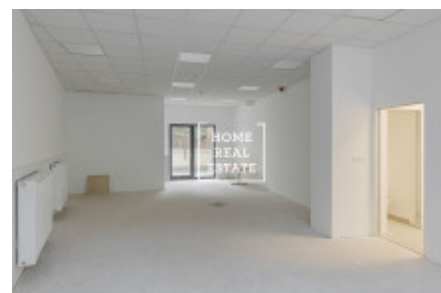

## Rent commercial business premises, 72 m2 - Pod Barvířkou, Praha 5

ID  
Offer  
Group  
Ownership  
Usable area  
City  
District  
City district

[34531](#)  
Rental  
Business premises  
Personal  
72 m<sup>2</sup>  
[Prague](#)  
[Praha 5](#)  
[Smíchov](#)