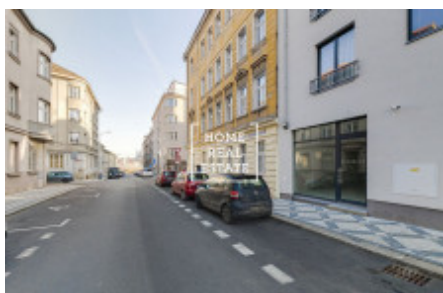

## Rent commercial business premises, 72 m2 - Pod Barvířkou, Praha 5

ID  
Offer  
Group  
Ownership  
Usable area  
City  
District  
City district

[34531](#)  
Rental  
Business premises  
Personal  
72 m<sup>2</sup>  
[Prague](#)  
[Praha 5](#)  
[Smíchov](#)