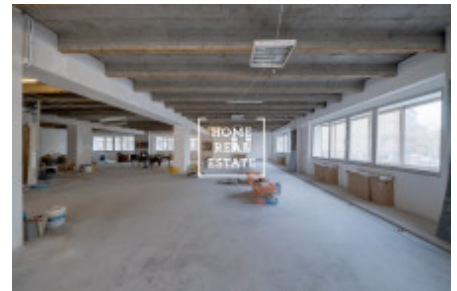

# Rent commercial business premises, 400 m<sup>2</sup> - Jungmannova, Praha 1

ID	<a href="#">34514</a>	Offer	Rental
Group	Business premises	Ownership	Personal
Usable area	400 m <sup>2</sup>	City	<a href="#">Prague</a>
District	<a href="#">Praha 1</a>	City district	<a href="#">Nové Město</a>
Status	Realized		