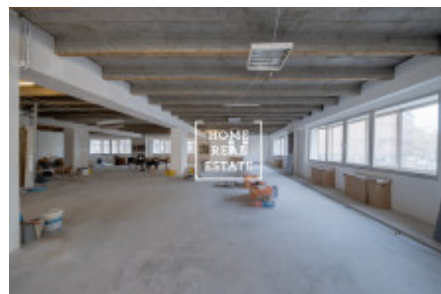

Rent commercial business premises, 400 m² - Jungmannova, Praha 1

ID	34514	Offer	Rental
Group	Business premises	Ownership	Personal
Usable area	400 m ²	City	Prague
District	Praha 1	City district	Nové Město
Status	Realized		