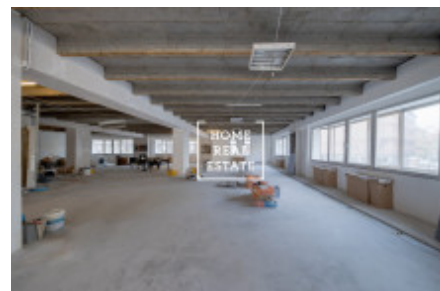

Rent commercial business premises, 400 m² - Jungmannova, Praha 1

ID	34514	Offer	Rental
Group	Business premises	Ownership	Personal
Usable area	400 m ²	City	Prague
District	Praha 1	City district	Nové Město
Status	Realized		