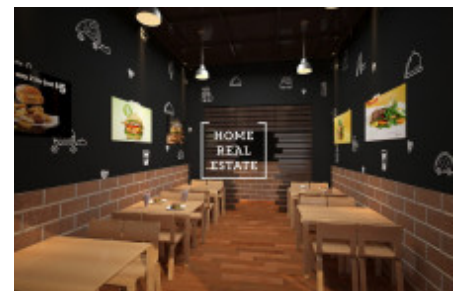

HOME
REAL
ESTATE

Rent commercial restaurant, 63 m2 - Spálená, Praha 1

We have a wide portfolio of off-market commercial property offers. For more offers of restaurants, cafes and hotels for rent and sale visit our website horeca.cz.

ID	34507	Offer	Rental
Group	Restaurant	Furnished	Furnished
Ownership	Personal	Usable area	63 m ²
City	Prague	District	Praha 1
City district	Nové Město	Status	Realized