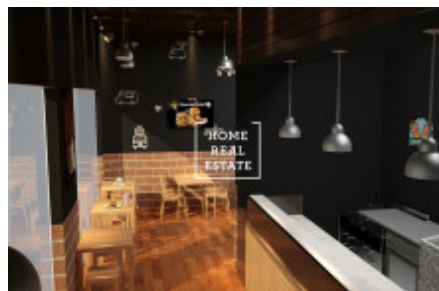

HOME
REAL
ESTATE

Rent commercial restaurant, 63 m2 - Spálená, Praha 1

We have a wide portfolio of off-market commercial property offers. For more offers of restaurants, cafes and hotels for rent and sale visit our website horeca.cz.

ID	34507	Offer	Rental
Group	Restaurant	Furnished	Furnished
Ownership	Personal	Usable area	63 m ²
City	Prague	District	Praha 1
City district	Nové Město	Status	Realized