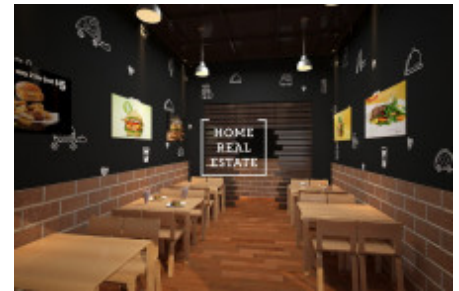

HOME
REAL
ESTATE

Rent commercial restaurant, 63 m2 - Spálená, Praha 1

We have a wide portfolio of off-market commercial property offers. For more offers of restaurants, cafes and hotels for rent and sale visit our website horeca.cz.