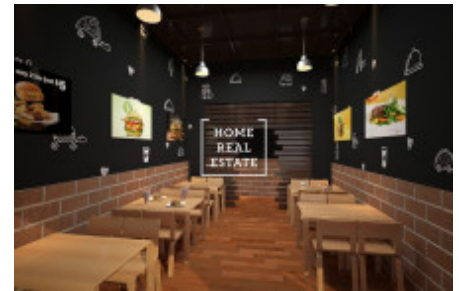

HOME
REAL
ESTATE

Rent commercial restaurant, 63 m2 - Spálená, Praha 1

We have a wide portfolio of off-market commercial property offers. For more offers of restaurants, cafes and hotels for rent and sale visit our website horeca.cz.

ID	34507	Offer	Rental
Group	Restaurant	Furnished	Furnished
Ownership	Personal	Usable area	63 m ²
City	Prague	District	Praha 1
City district	Nové Město	Status	Realized