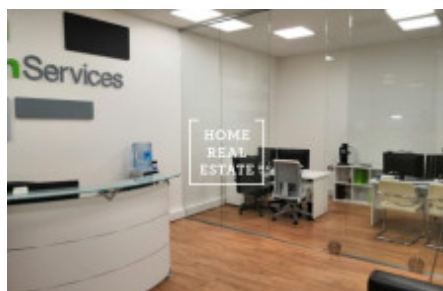

Rent commercial offices, 174 m² - Krakovská, Praha 1

ID	34495	Offer	Rental
Group	Offices	Furnished	Furnished
Ownership	Personal	Usable area	174 m ²
Parking	Yes	City	Prague
District	Praha 1	City district	Nové Město
Status	Realized		