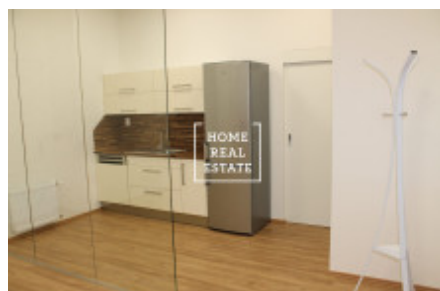

Rent commercial offices, 174 m² - Krakovská, Praha 1

ID	34495	Offer	Rental
Group	Offices	Furnished	Furnished
Ownership	Personal	Usable area	174 m ²
Parking	Yes	City	Prague
District	Praha 1	City district	Nové Město
Status	Realized		