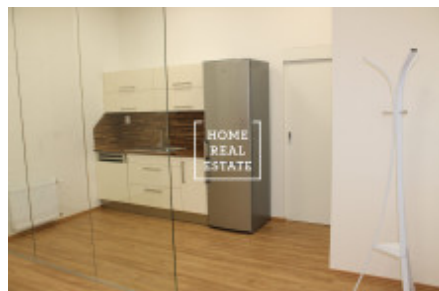

Rent commercial offices, 174 m² - Krakovská, Praha 1

ID	34495	Offer	Rental
Group	Offices	Furnished	Furnished
Ownership	Personal	Usable area	174 m ²
Parking	Yes	City	Prague
District	Praha 1	City district	Nové Město
Status	Realized		