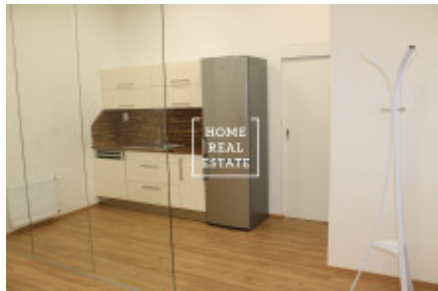

## Rent commercial offices, 174 m<sup>2</sup> - Krakovská, Praha 1

|           |                         |               |                            |
|-----------|-------------------------|---------------|----------------------------|
| ID        | <a href="#">34495</a>   | Offer         | Rental                     |
| Group     | Offices                 | Furnished     | Furnished                  |
| Ownership | Personal                | Usable area   | 174 m <sup>2</sup>         |
| Parking   | Yes                     | City          | <a href="#">Prague</a>     |
| District  | <a href="#">Praha 1</a> | City district | <a href="#">Nové Město</a> |
| Status    | Realized                |               |                            |