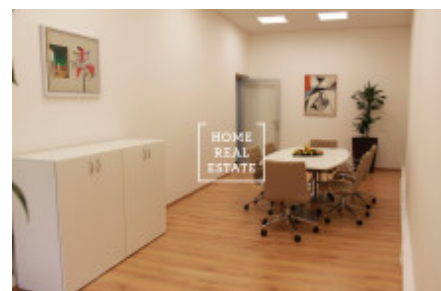

Rent commercial offices, 174 m² - Krakovská, Praha 1

ID	34495	Offer	Rental
Group	Offices	Furnished	Furnished
Ownership	Personal	Usable area	174 m ²
Parking	Yes	City	Prague
District	Praha 1	City district	Nové Město
Status	Realized		