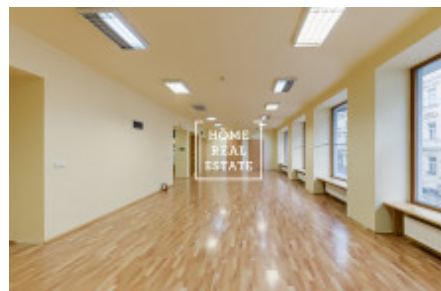

Rent commercial restaurant, 630 m2 - Milady Horákové, Praha 7

ID	34493	Offer	Rental
Group	Restaurant	Furnished	unfurnished
Ownership	Personal	Usable area	630 m ²
City	Prague	District	Praha 7
City district	Bubeneč	Status	Realized