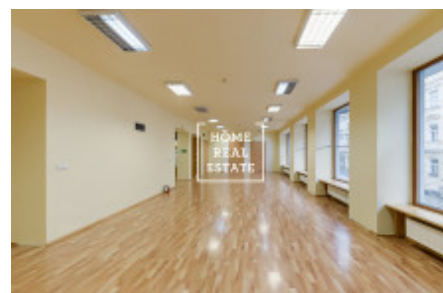

Rent commercial restaurant, 630 m2 - Milady Horákové, Praha 7

ID	34493	Offer	Rental
Group	Restaurant	Furnished	unfurnished
Ownership	Personal	Usable area	630 m ²
City	Prague	District	Praha 7
City district	Bubeneč	Status	Realized