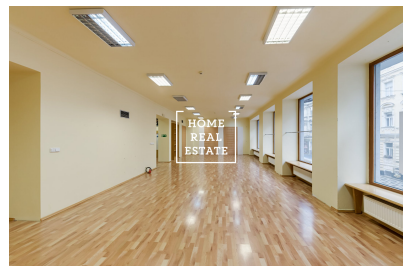

Rent commercial restaurant, 630 m2 - Milady Horákové, Praha 7

**HOME
REAL
ESTATE**

ID
Offer
Group
Furnished
Ownership
Usable area
City
District
City district

[34493](#)
Rental
Restaurant
unfurnished
Personal
630 m²
[Prague](#)
[Praha 7](#)
[Bubeneč](#)