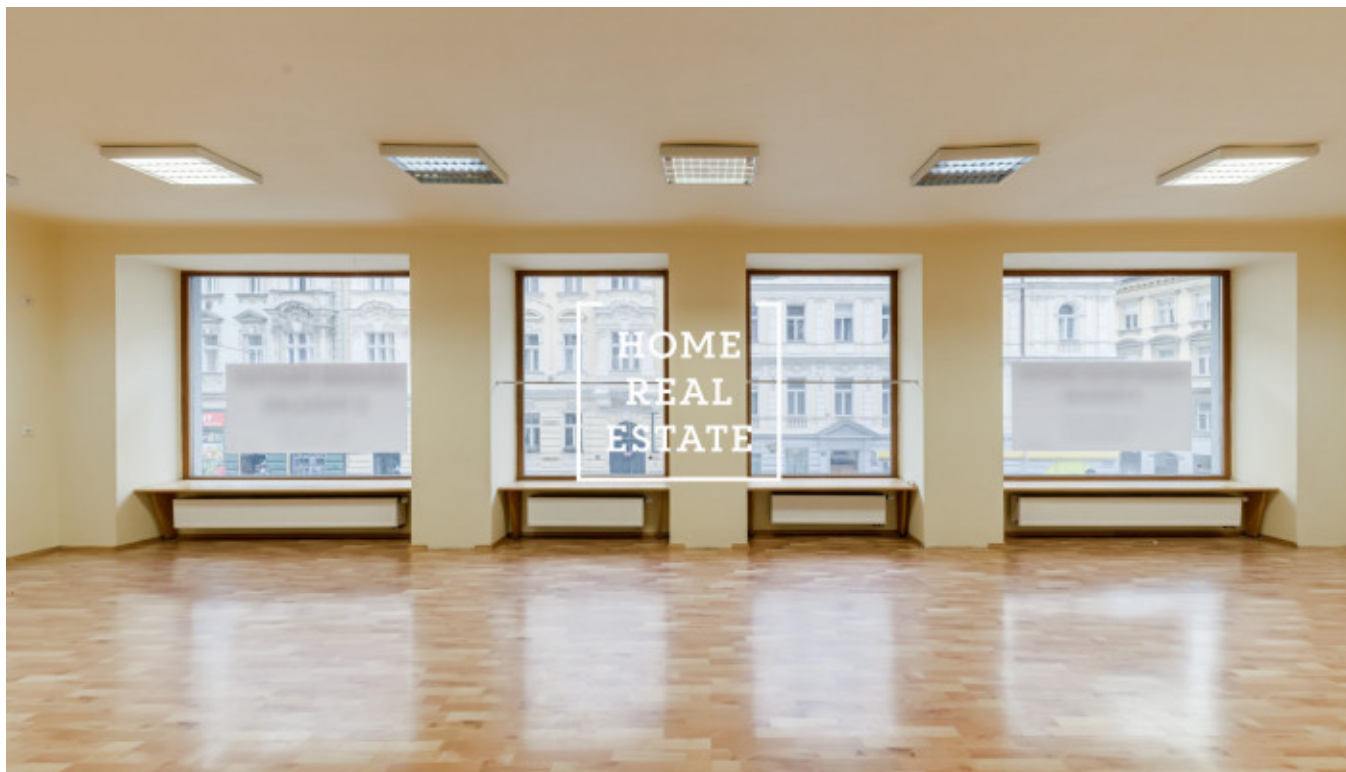

Rent commercial restaurant, 630 m2 - Milady Horákové, Praha 7

ID	34493	Offer	Rental
Group	Restaurant	Furnished	unfurnished
Ownership	Personal	Usable area	630 m ²
City	Prague	District	Praha 7
City district	Bubeneč	Status	Realized