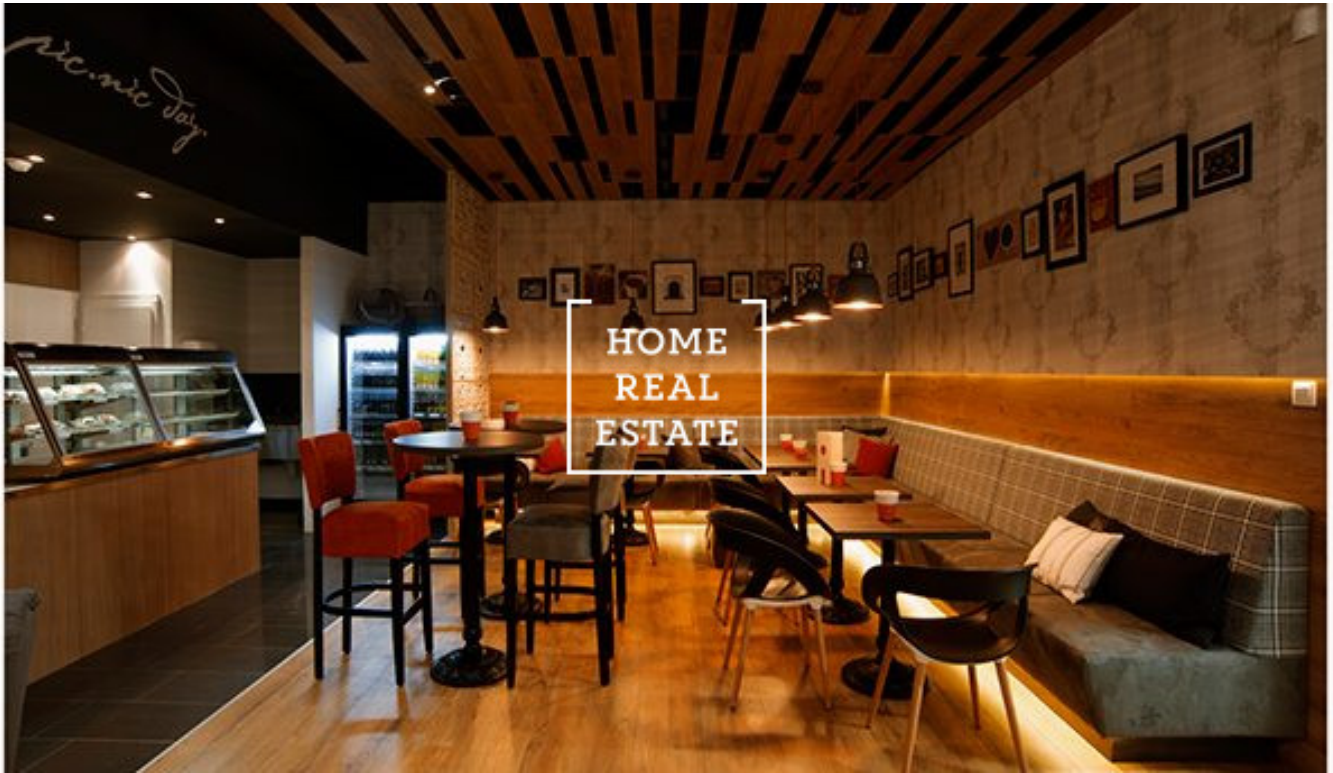

## Rent commercial restaurant, 120 m2 - Karmelitská, Praha 1

"Home Real Estate" offers to rent a restaurant with the full area of 120 sqm. situated in the heart of Prague 1 - Lesser Town. We have a wide range of off-market commercial real estate offers. To find more restaurants, cafés and hotels for rent and for sale, please visit our web [horeca.cz](http://horeca.cz) The fully furnished is situated on the ground floor with a separate entrance from the street. The location is close to the tourist centre and is really busy and crowded. Features 50 sitting places + 45 sitting places in the summer terrace. Rent: 158.000 CZK including utilities Compensation fee is required In case of serious interest please send me an email with you concept presentation. To get more information about this property or to arrange a viewing, please contact me or fill in the form below.