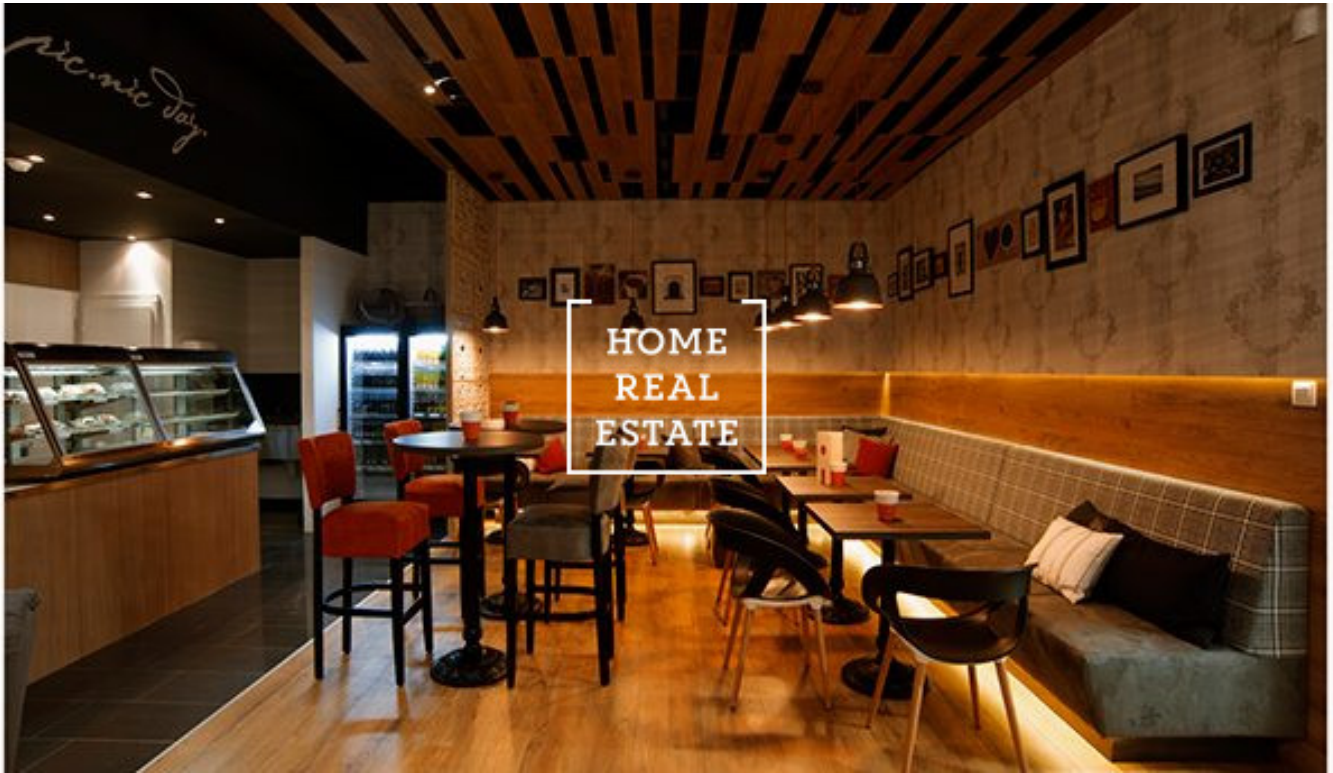

HOME
REAL
ESTATE

Rent commercial restaurant, 120 m2 - Karmelitská, Praha 1

"Home Real Estate" offers to rent a restaurant with the full area of 120 sqm. situated in the heart of Prague 1 - Lesser Town. We have a wide range of off-market commercial real estate offers. To find more restaurants, cafés and hotels for rent and for sale, please visit our web horeca.cz The fully furnished is situated on the ground floor with a separate entrance from the street. The location is close to the tourist centre and is really busy and crowded. Features 50 sitting places + 45 sitting places in the summer terrace. Rent: 158.000 CZK including utilities Compensation fee is required In case of serious interest please send me an email with you concept presentation. To get more information about this property or to arrange a viewing, please contact me or fill in the form below.

We have a wide range of off-market commercial real estate offers. To find more restaurants, cafés and hotels for rent and for sale, please visit our web horeca.cz

ID	34479	Offer	Rental
Group	Restaurant	Furnished	Furnished
Ownership	Personal	Usable area	120 m ²
City	Prague	District	Prahá 1
City district	Malá Strana	Status	Realized