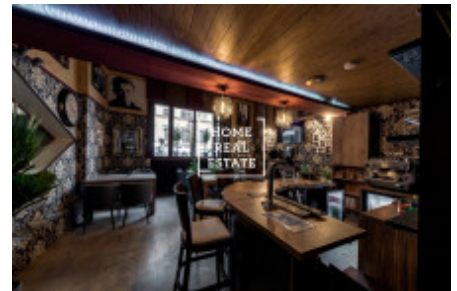

HOME
REAL
ESTATE

Rent commercial restaurant, 106 m2 - Blanická, Praha 2

We have a wide range of off-market commercial real estate offers. To find more restaurants, cafés and hotels for rent and for sale, please visit our web horeca.cz

ID	34448	Offer	Rental
Group	Restaurant	Furnished	Furnished
Ownership	Personal	Usable area	106 m ²
City	Prague	District	Praha 2
City district	Vinohrady	Status	Realized