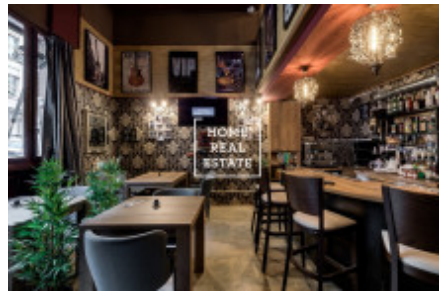

HOME
REAL
ESTATE

Rent commercial restaurant, 106 m2 - Blanická, Praha 2

We have a wide range of off-market commercial real estate offers. To find more restaurants, cafés and hotels for rent and for sale, please visit our web horeca.cz

ID	34448	Offer	Rental
Group	Restaurant	Furnished	Furnished
Ownership	Personal	Usable area	106 m ²
City	Prague	District	Praha 2
City district	Vinohrady	Status	Realized