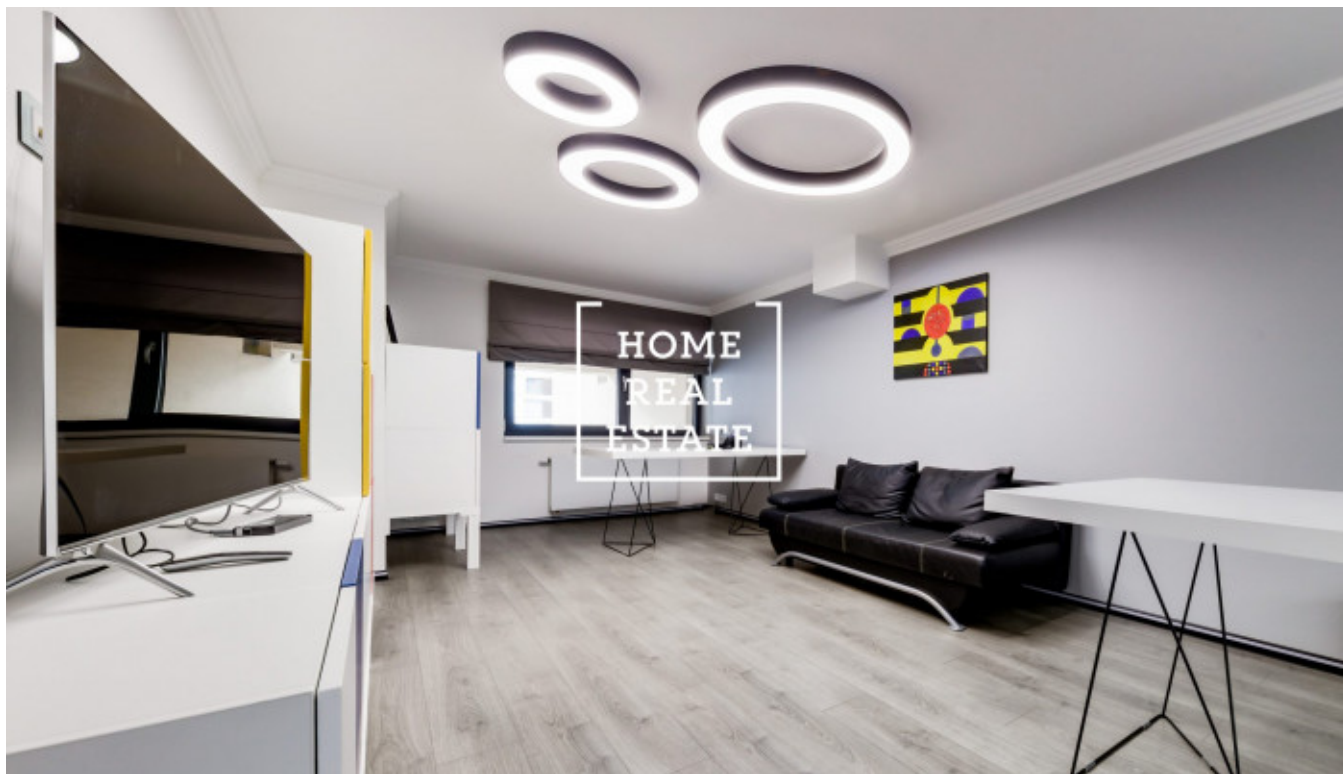

Rent commercial business premises, 66 m2 - Rohanský ostrov, Praha 8

ID	34439	Offer	Rental
Group	Business premises	Furnished	unfurnished
Ownership	Personal	Usable area	66 m ²
City	Prague	District	Praha 8
Status	Realized		