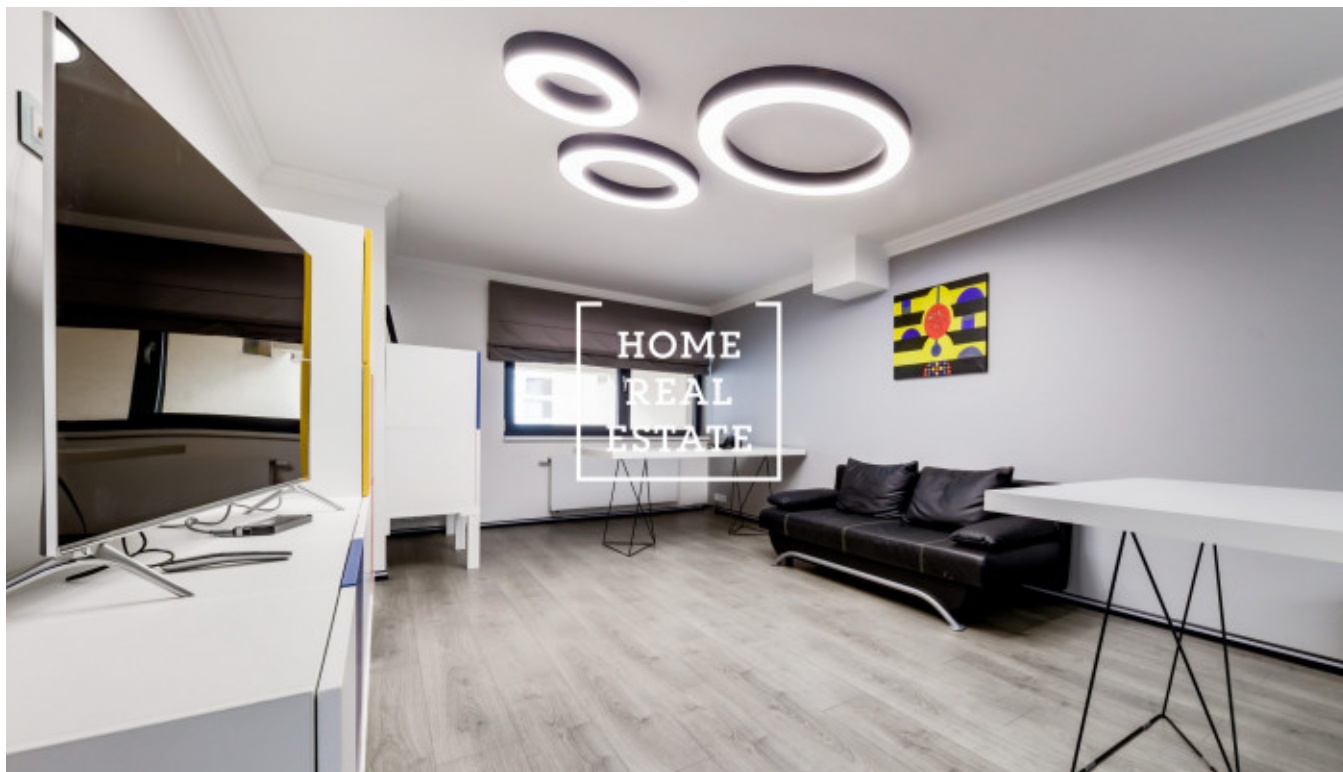

Rent commercial business premises, 66 m2 - Rohanský ostrov, Praha 8

ID	34439	Offer	Rental
Group	Business premises	Furnished	unfurnished
Ownership	Personal	Usable area	66 m ²
City	Prague	District	Praha 8
Status	Realized		