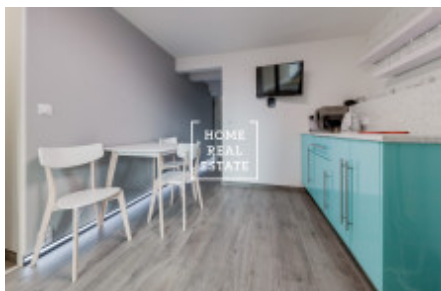

Rent commercial business premises, 66 m2 - Rohanský ostrov, Praha 8

ID	34439	Offer	Rental
Group	Business premises	Furnished	unfurnished
Ownership	Personal	Usable area	66 m ²
City	Prague	District	Praha 8
Status	Realized		