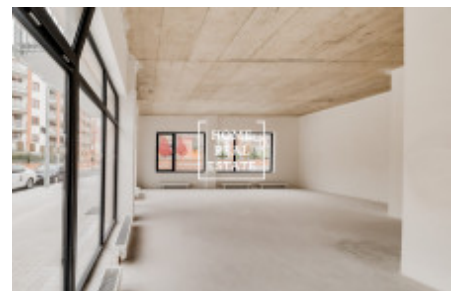

# Sale commercial business premises, 75 m2 - Lindleyova, Praha 6

ID	<a href="#">34436</a>	Offer	Sale
Group	Business premises	Ownership	Personal
Usable area	75 m <sup>2</sup>	City	<a href="#">Prague</a>
District	<a href="#">Praha 6</a>	City district	<a href="#">Dejvice</a>
Status	Realized		