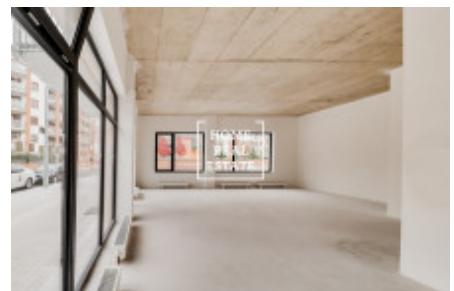

Sale commercial business premises, 75 m2 - Lindleyova, Praha 6

ID	34436	Offer	Sale
Group	Business premises	Ownership	Personal
Usable area	75 m ²	City	Prague
District	Praha 6	City district	Dejvice
Status	Realized		