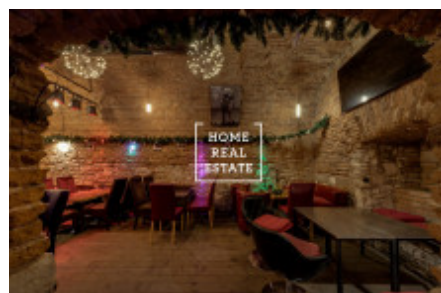

## Rent commercial restaurant, 120 m2 - Anenská, Praha 1

The company "Home Real Estate" offers to rent a bar about 120 m<sup>2</sup>, which is located in a very busy street on the Prague 1 - Old Town, very close to Charles Bridge. Located on the ground floor of the historical house after reconstruction, have a separate handy from the main street. Available immediately. Price: 67 000Czk + utilities.