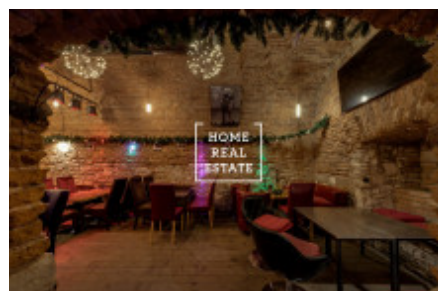

## Rent commercial restaurant, 120 m2 - Anenská, Praha 1

The company "Home Real Estate" offers to rent a bar about 120 m<sup>2</sup>, which is located in a very busy street on the Prague 1 - Old Town, very close to Charles Bridge. Located on the ground floor of the historical house after reconstruction, have a separate handy from the main street. Available immediately. Price: 67 000Czk + utilities.