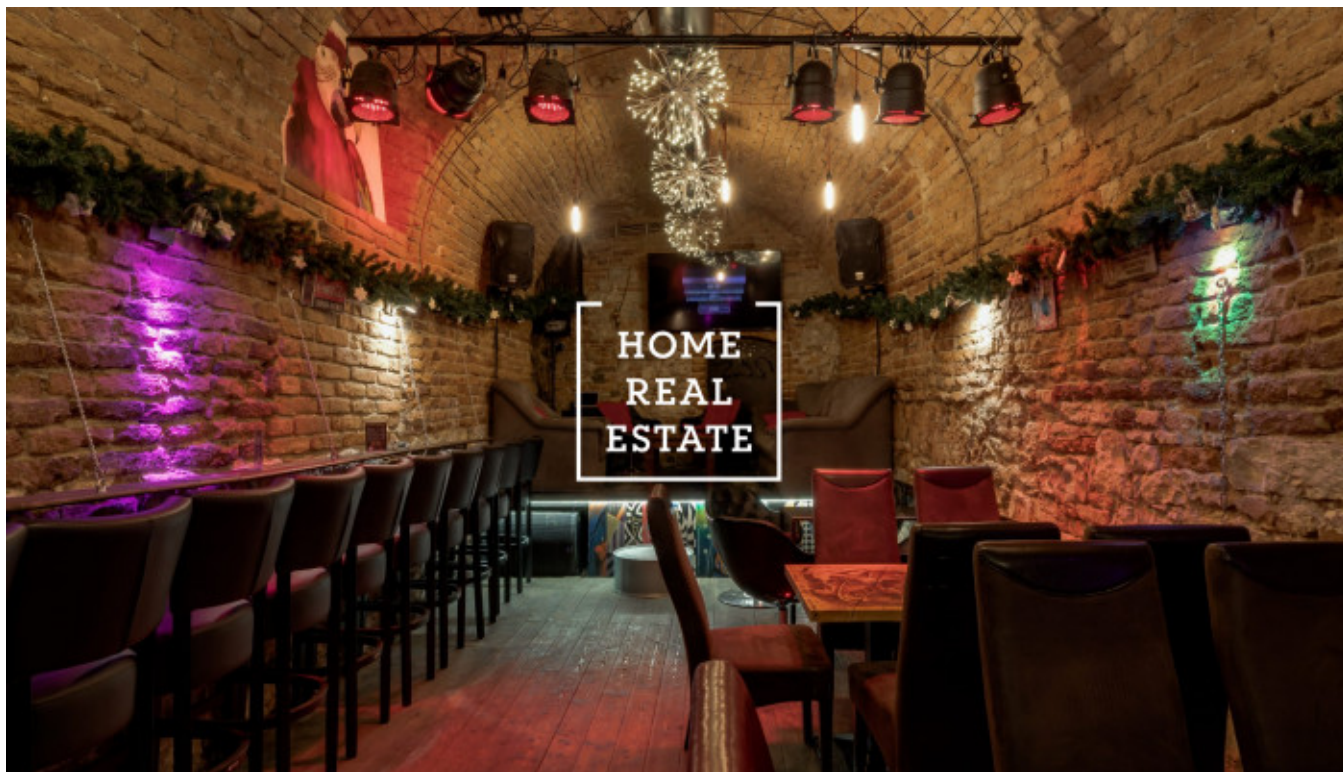

## Rent commercial restaurant, 120 m2 - Anenská, Praha 1

The company "Home Real Estate" offers to rent a bar about 120 m<sup>2</sup>, which is located in a very busy street on the Prague 1 - Old Town, very close to Charles Bridge. Located on the ground floor of the historical house after reconstruction, have a separate handy from the main street. Available immediately. Price: 67 000Czk + utilities.