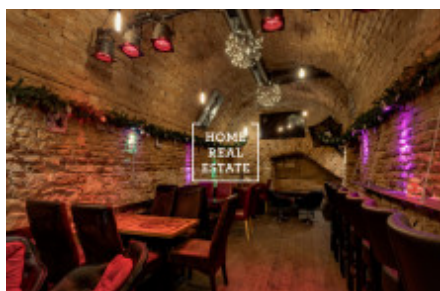

## Rent commercial restaurant, 120 m2 - Anenská, Praha 1

The company "Home Real Estate" offers to rent a bar about 120 m<sup>2</sup>, which is located in a very busy street on the Prague 1 - Old Town, very close to Charles Bridge. Located on the ground floor of the historical house after reconstruction, have a separate handy from the main street. Available immediately. Price: 67 000Czk + utilities.