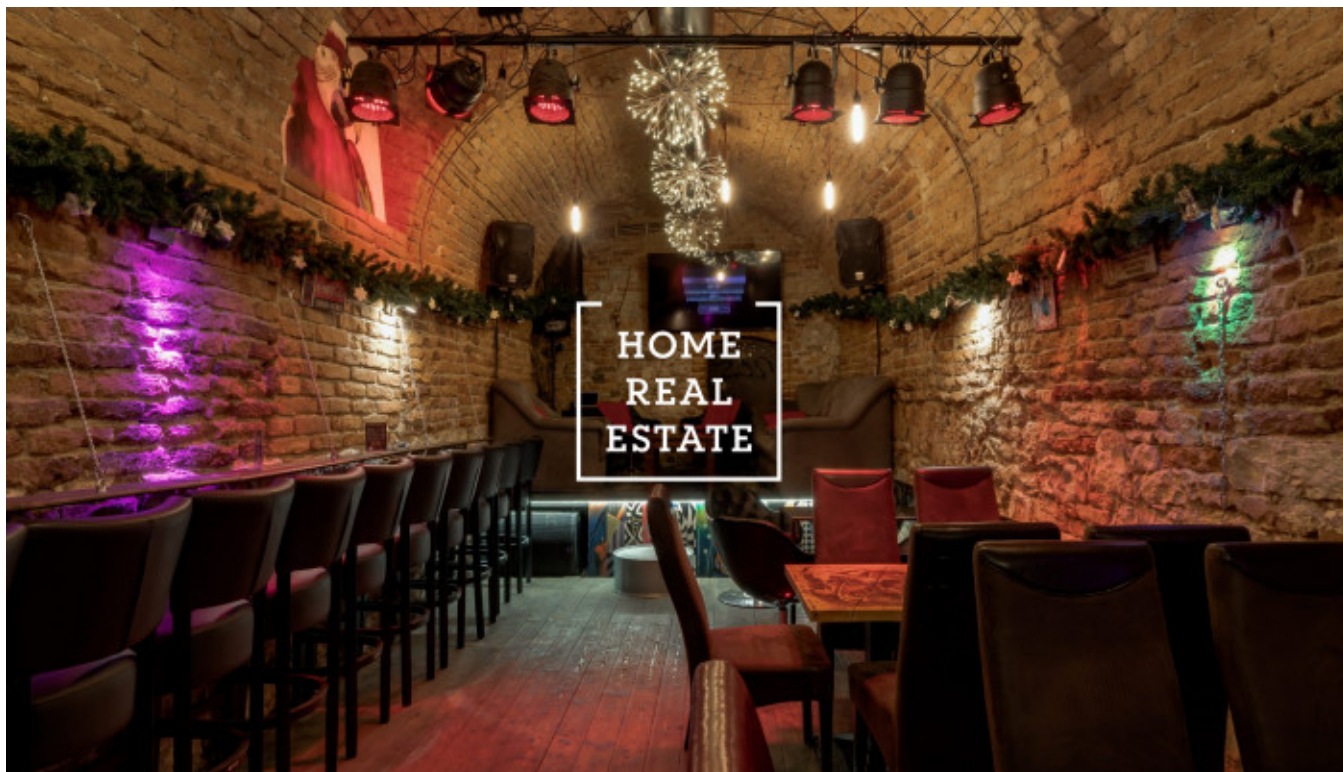

HOME
REAL
ESTATE

Rent commercial restaurant, 120 m2 - Anenská, Praha 1