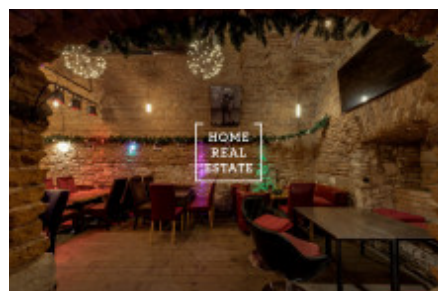

Rent commercial restaurant, 120 m2 - Anenská, Praha 1

The company "Home Real Estate" offers to rent a bar about 120 m², which is located in a very busy street on the Prague 1 - Old Town, very close to Charles Bridge. Located on the ground floor of the historical house after reconstruction, have a separate handy from the main street. Available immediately. Price: 67 000Czk + utilities.