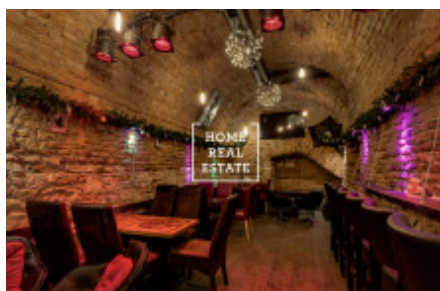

Rent commercial restaurant, 120 m2 - Anenská, Praha 1

The company "Home Real Estate" offers to rent a bar about 120 m², which is located in a very busy street on the Prague 1 - Old Town, very close to Charles Bridge. Located on the ground floor of the historical house after reconstruction, have a separate handy from the main street. Available immediately. Price: 67 000Czk + utilities.