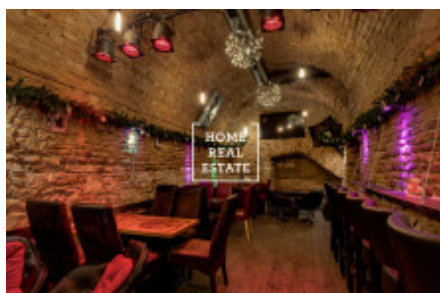

## Rent commercial restaurant, 120 m2 - Anenská, Praha 1

The company "Home Real Estate" offers to rent a bar about 120 m<sup>2</sup>, which is located in a very busy street on the Prague 1 - Old Town, very close to Charles Bridge. Located on the ground floor of the historical house after reconstruction, have a separate handy from the main street. Available immediately. Price: 67 000Czk + utilities.