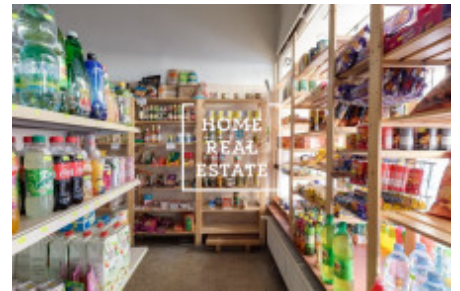

HOME
REAL
ESTATE

Rent commercial other, 47 m2 - Jičínská, Praha 2