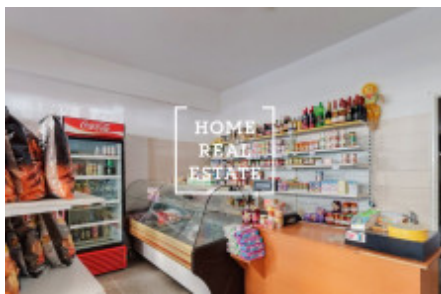

## Rent commercial other, 47 m2 - Jičínská, Praha 2

Home Real Estate offers for rent a commercial space of 47 m<sup>2</sup>. Excellent transport accessibility: within walking distance, metro and tram Flora. Nearby all amenities: shops, restaurants, hotels, banks, post office, schools. Very popular and well known locality. Now the space is used as a grocery store and 47m<sup>2</sup> delicatessen, entrance from the street, shop window, alarm, security blinds, complete equipment of the shop including cash desk. Total price : 27 000 CZK + 3 000 CZK utilities