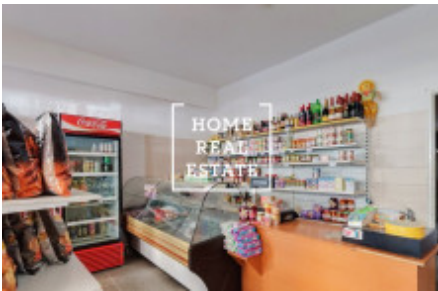

HOME
REAL
ESTATE

Rent commercial other, 47 m2 - Jičínská, Praha 2