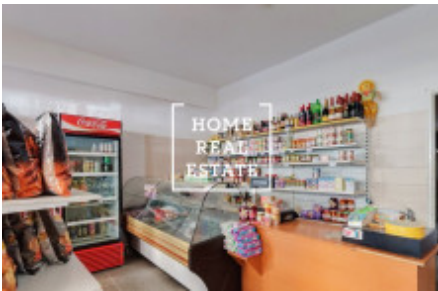

HOME
REAL
ESTATE

Rent commercial other, 47 m2 - Jičínská, Praha 2

ID	34428
Offer	Rental
Group	Other
Usable area	47 m ²
City	Prague
District	Praha 2
City district	Vinohrady