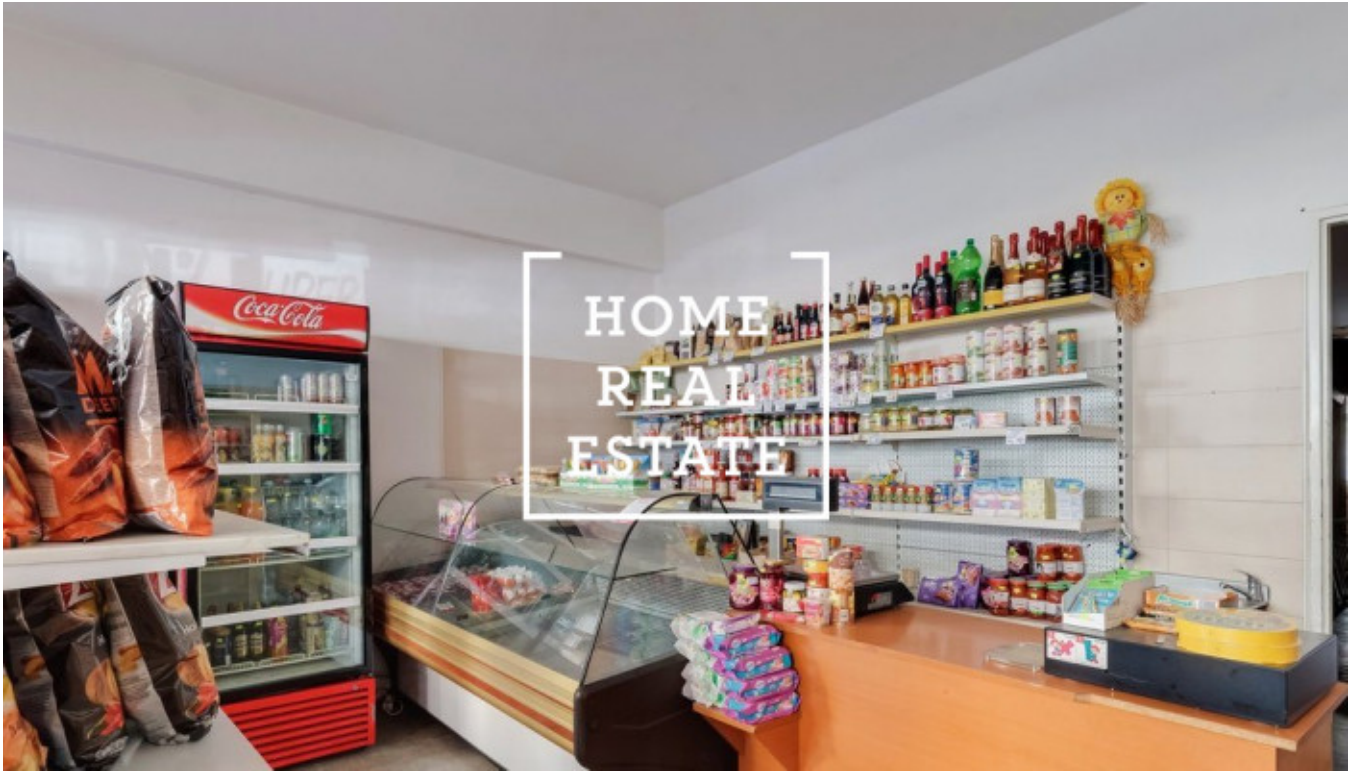

HOME
REAL
ESTATE

Rent commercial other, 47 m2 - Jičínská, Praha 2

ID	34428
Offer	Rental
Group	Other
Usable area	47 m ²
City	Prague
District	Praha 2
City district	Vinohrady