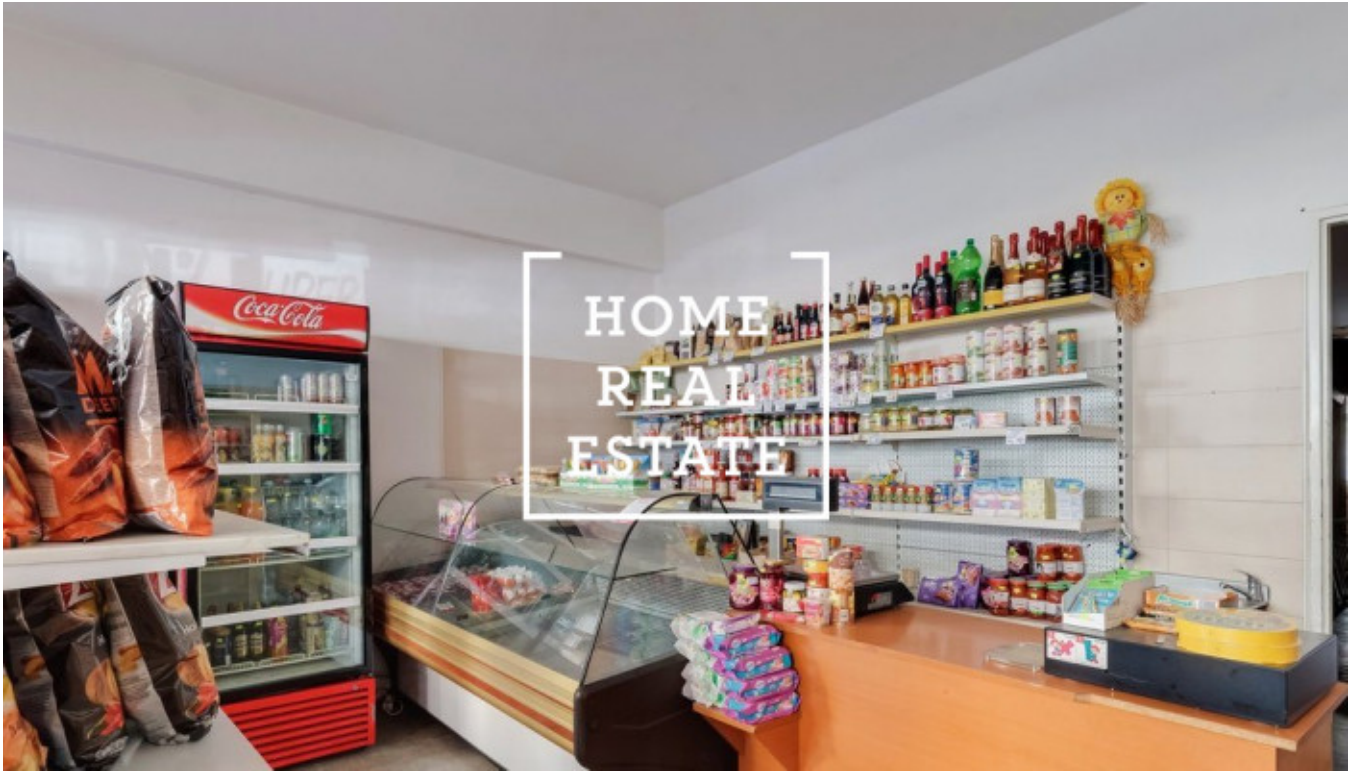

HOME
REAL
ESTATE

Rent commercial other, 47 m2 - Jičínská, Praha 2