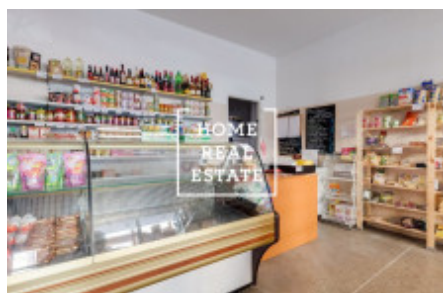

## Rent commercial other, 98 m2 - Jičínská, Praha 2

Total price : 36 000 CZK + 4 000 CZK utilities

ID	<a href="#">34417</a>	Offer	Rental
Group	Other	Usable area	98 m <sup>2</sup>
City	<a href="#">Prague</a>	District	<a href="#">Praha 2</a>
City district	<a href="#">Vinohrady</a>	Status	Realized