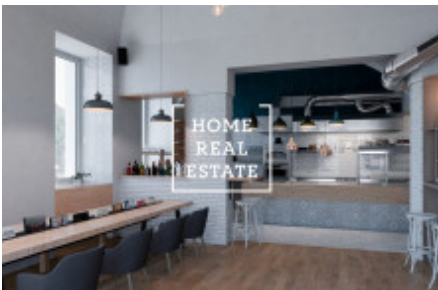

HOME
REAL
ESTATE

Rent commercial other, 65 m2, Praha 3

ID
Offer
Group
Furnished
Usable area
City
District

[34415](#)
Rental
Other
Furnished
65 m²
[Prague](#)
[Praha 3](#)