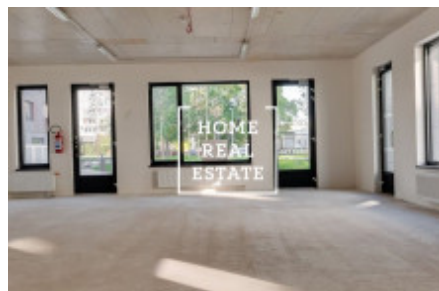

Rent commercial other, 88 m2 - Nekvasilova, Praha 3

ID	34406	Offer	Rental
Group	Other	Location	Nekvasilova 31/692 Karlín Praha
Ownership	Personal	Usable area	88 m ²
Parking	Yes	City	Prague
District	Praha 3	City district	Karlín
Status	Realized		