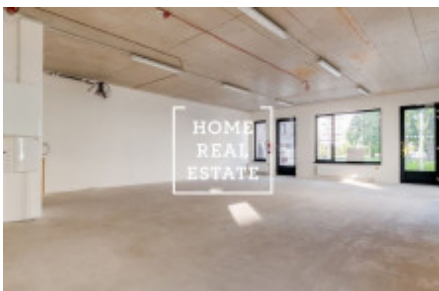

Rent commercial other, 88 m2 - Nekvasilova, Praha 3

ID	34406	Offer	Rental
Group	Other	Location	Nekvasilova 31/692 Karlín Praha
Ownership	Personal	Usable area	88 m ²
Parking	Yes	City	Prague
District	Praha 3	City district	Karlín
Status	Realized		