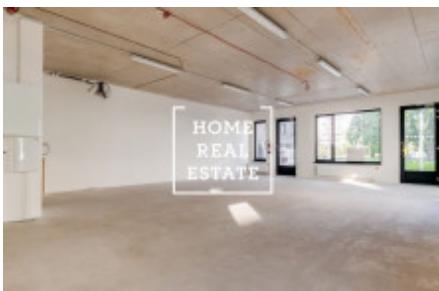

## Rent commercial other, 88 m2 - Nekvasilova, Praha 3

|           |                         |               |                                    |
|-----------|-------------------------|---------------|------------------------------------|
| ID        | <a href="#">34406</a>   | Offer         | Rental                             |
| Group     | Other                   | Location      | Nekvasilova 31/692<br>Karlín Praha |
| Ownership | Personal                | Usable area   | 88 m <sup>2</sup>                  |
| Parking   | Yes                     | City          | <a href="#">Prague</a>             |
| District  | <a href="#">Praha 3</a> | City district | <a href="#">Karlín</a>             |
| Status    | Realized                |               |                                    |