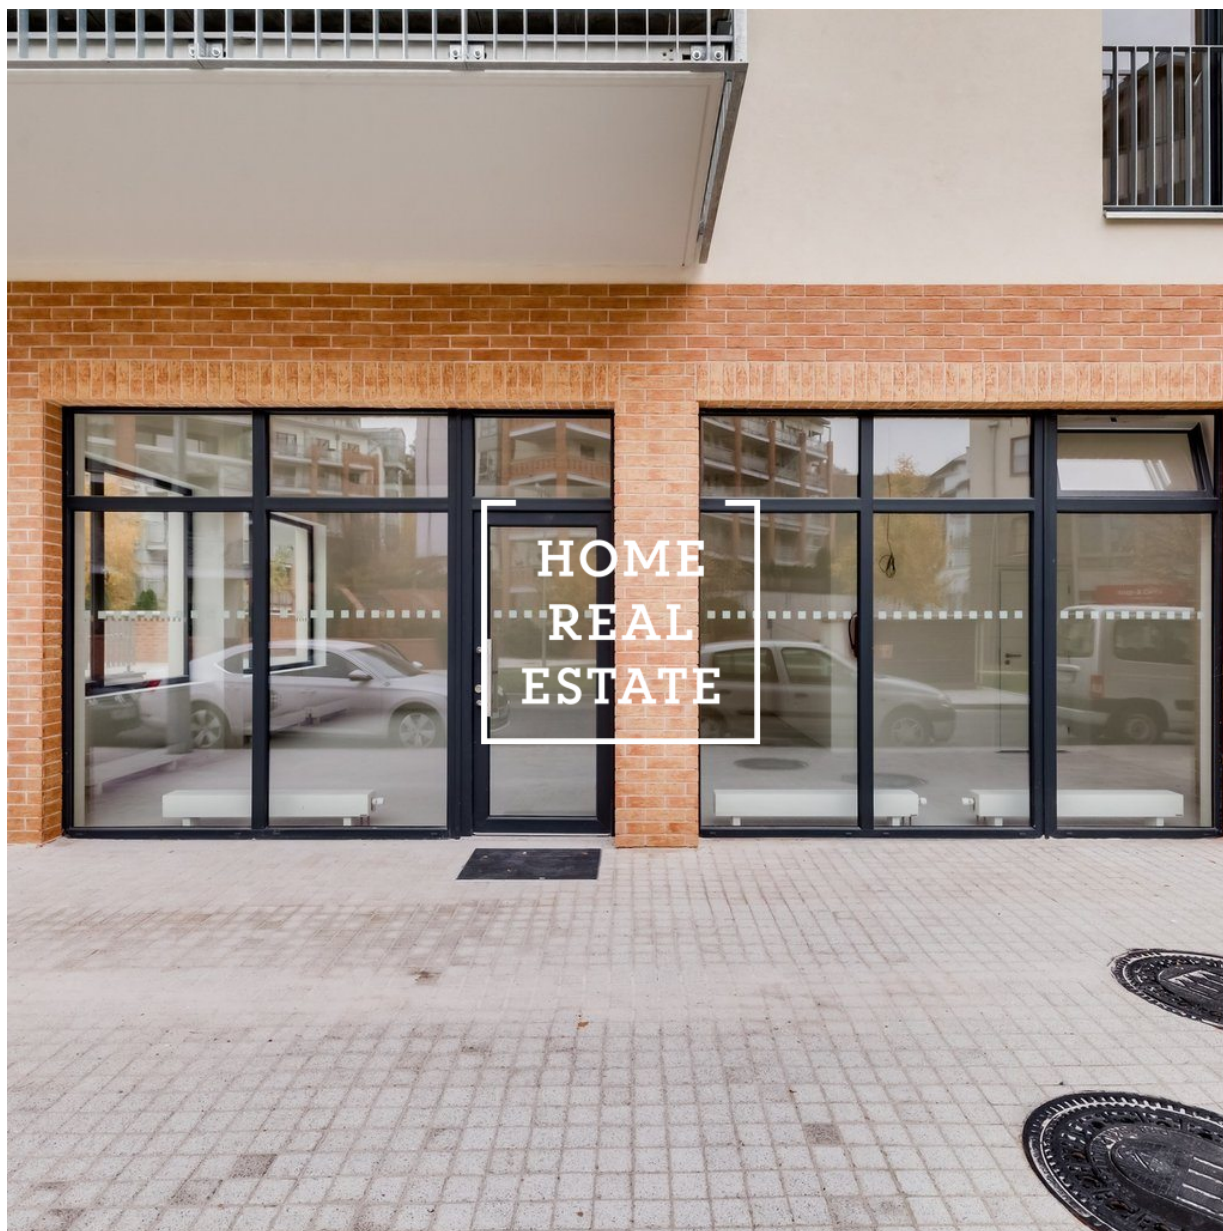

Sale commercial other, 75 m2 - Lindleyova, Praha 6

**HOME
REAL
ESTATE**

**HOME
REAL
ESTATE**

ID
Offer
Group
Location
Ownership
Usable area
City
District
City district

[34397](#)
Sale
Other
Lindleyova 2/2822 Dejvice Praha
Personal
75 m²
[Prague](#)
[Praha 6](#)
[Dejvice](#)