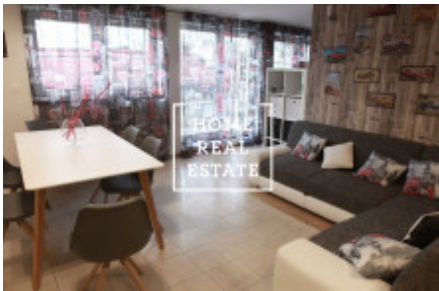

HOME
REAL
ESTATE

Rent commercial other, 100 m2 - Gorazdova, Praha 2