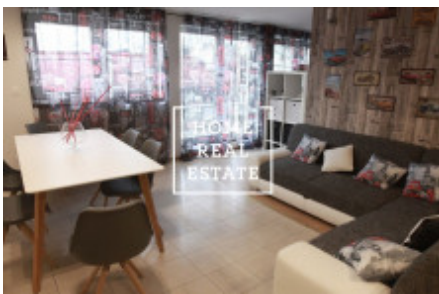

HOME
REAL
ESTATE

Rent commercial other, 100 m2 - Gorazdova, Praha 2