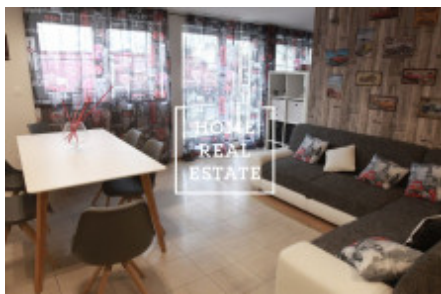

HOME
REAL
ESTATE

Rent commercial other, 100 m2 - Gorazdova, Praha 2