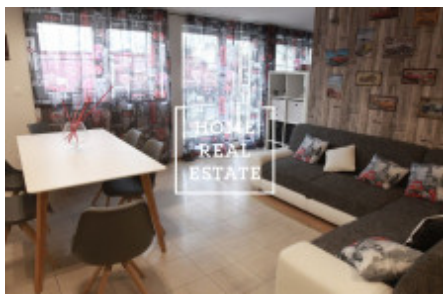

HOME
REAL
ESTATE

Rent commercial other, 100 m2 - Gorazdova, Praha 2