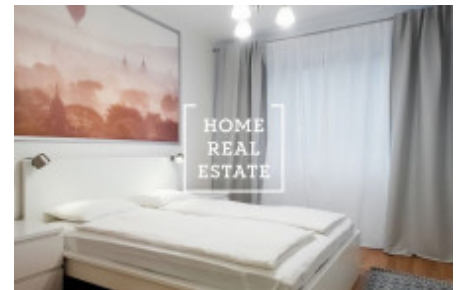

HOME
REAL
ESTATE

Rent flat 2+kk, 57 m² - Rubešova, Praha 2

ID	34285
Offer	Rental
Group	2+kk
Furnished	Furnished
Location	Rubešova 11, Vinohrady, Česko
Ownership	Personal
Usable area	57 m ²
Parking	Yes
City	Prague
District	Praha 2
City district	Vinohrady