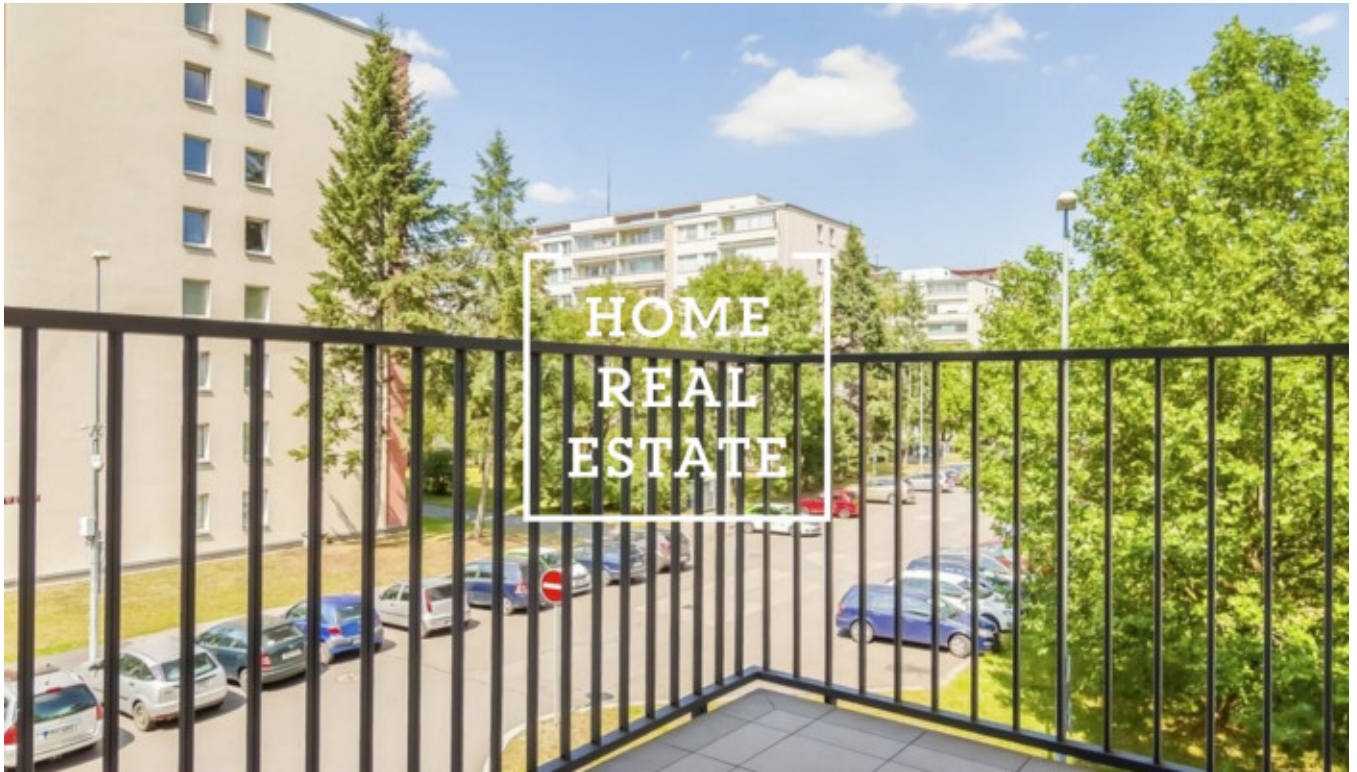

HOME
REAL
ESTATE

Rent flat 2+kk, 45 m2 - U Sluncové, Praha 8