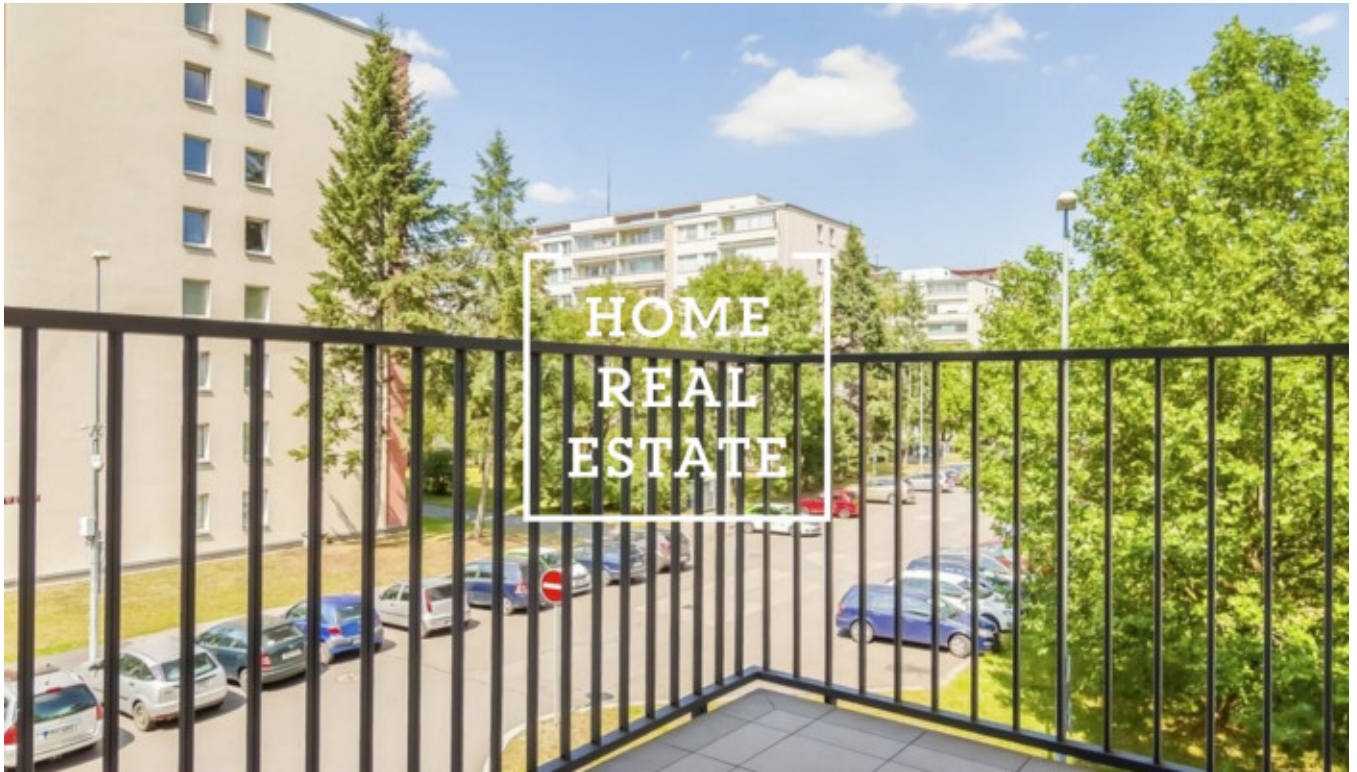

HOME
REAL
ESTATE

Rent flat 2+kk, 45 m2 - U Sluncové, Praha 8

"Home Real Estate" exclusively offers apartment to rent 2+kk 45 m2 + balcony, located in the residence Invalidovna in a quiet location of Prague 8 - Invalidovna. Total price: 22.000 Czk for 1 person, 23.000 Czk for 2 persons (including charges and internet). For more information and viewings contact the broker or fill out the form below.

ID	34281	Offer	Rental
Group	2+kk	Furnished	Furnished
Location	U Sluncové, Praha 8- Invalidovna, Česko	Ownership	Personal
Usable area	45 m ²	Parking	Yes
City	Prague	District	Praha 8
City district	Karlín	Status	Realized