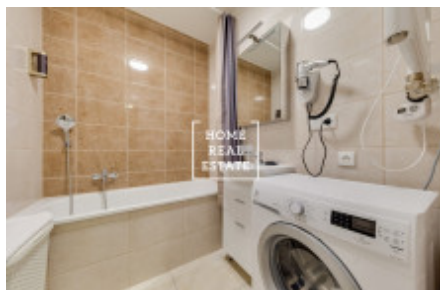

HOME
REAL
ESTATE

Rent flat 2+kk, 61 m2 - Kamenická

ID	34273
Offer	Rental
Group	2+kk
Location	Kamenická 655/54, 170 00 Praha 7-Holešovice, Czechia
Ownership	Personal
Usable area	61 m ²
City	Prague
City district	Bubeneč