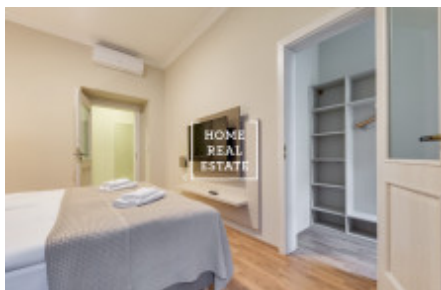

HOME
REAL
ESTATE

Rent flat 2+kk, 61 m2 - Kamenická

ID	34273
Offer	Rental
Group	2+kk
Location	Kamenická 655/54, 170 00 Praha 7-Holešovice, Czechia
Ownership	Personal
Usable area	61 m ²
City	Prague
City district	Bubeneč