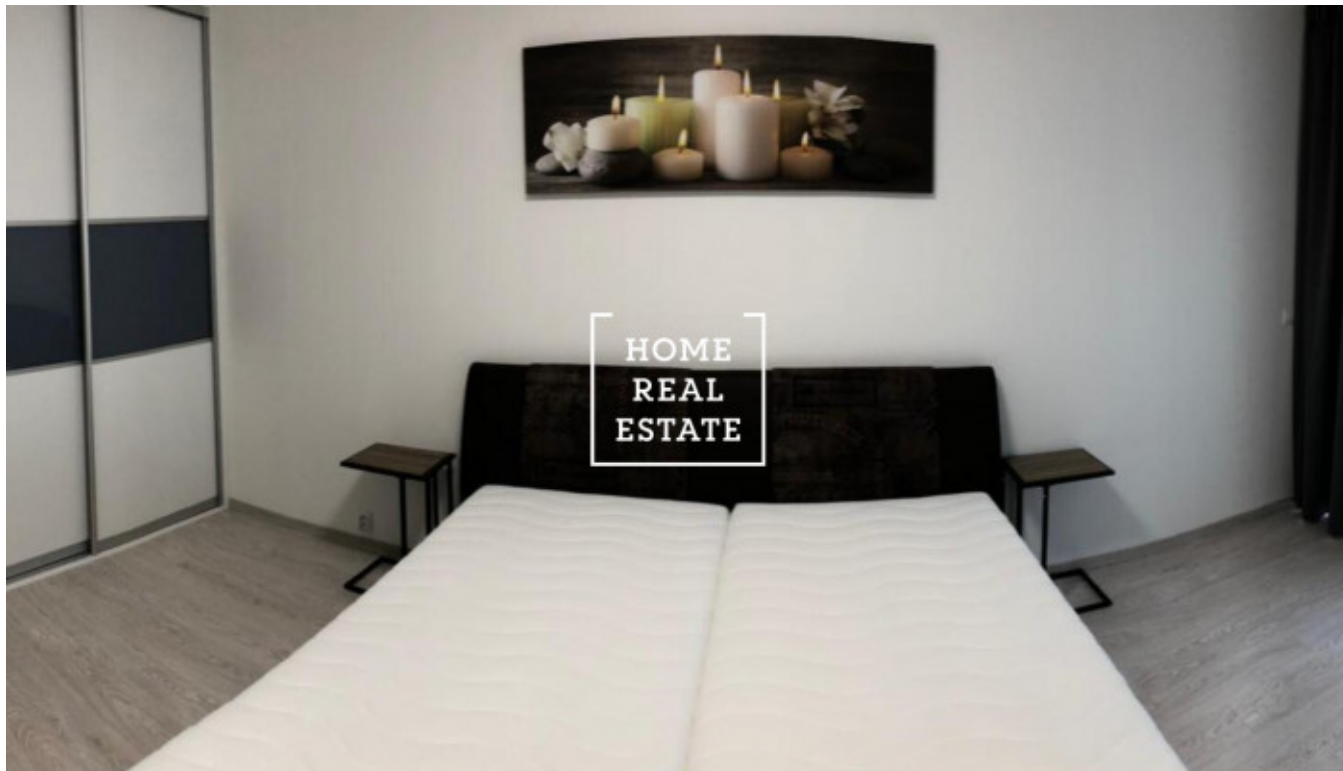

Rent flat 2+kk, 60 m2 - Sokolovská

ID	34270	Offer	Rental
Group	2+kk	Location	Sokolovská
Ownership	Personal	Usable area	60 m ²
City	Prague	City district	Karlín
Status	Realized		