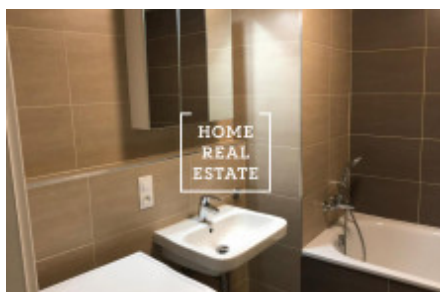

Rent flat 2+kk, 60 m2 - Sokolovská

ID	34270	Offer	Rental
Group	2+kk	Location	Sokolovská
Ownership	Personal	Usable area	60 m ²
City	Prague	City district	Karlín
Status	Realized		