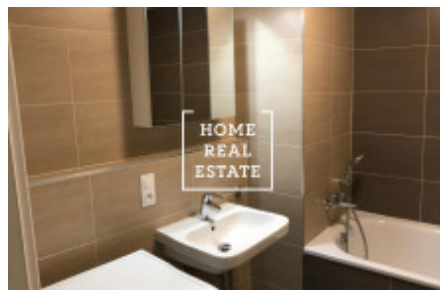

Rent flat 2+kk, 60 m2 - Sokolovská

ID	34270	Offer	Rental
Group	2+kk	Location	Sokolovská
Ownership	Personal	Usable area	60 m ²
City	Prague	City district	Karlín
Status	Realized		