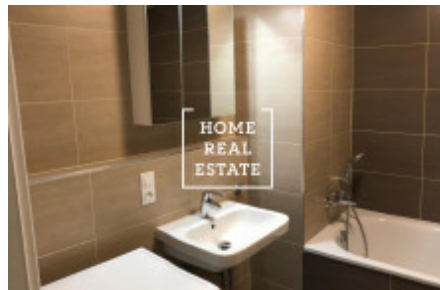

HOME
REAL
ESTATE

Rent flat 2+kk, 60 m2 - Sokolovská

ID	34270
Offer	Rental
Group	2+kk
Location	Sokolovská
Ownership	Personal
Usable area	60 m ²
City	Prague
City district	Karlín