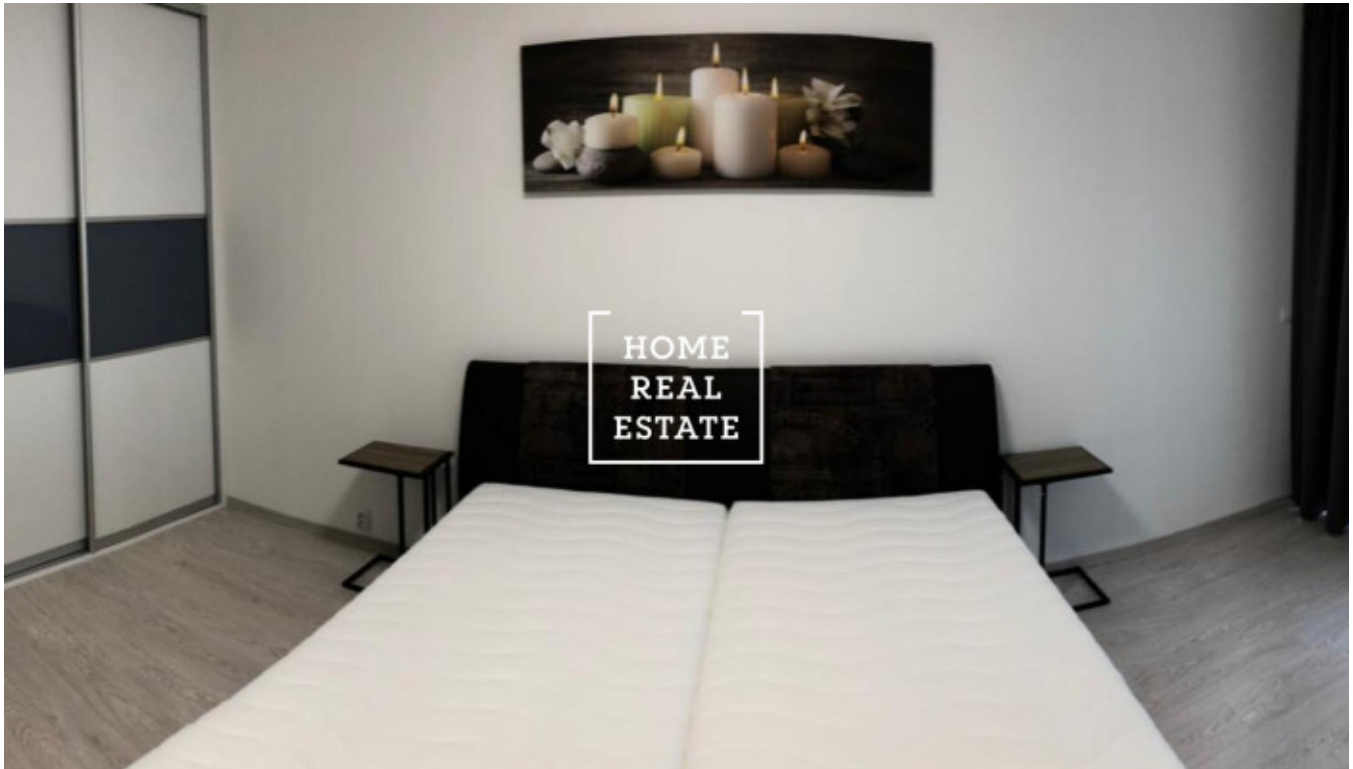

Rent flat 2+kk, 60 m2 - Sokolovská

ID	34270	Offer	Rental
Group	2+kk	Location	Sokolovská
Ownership	Personal	Usable area	60 m ²
City	Prague	City district	Karlín
Status	Realized		