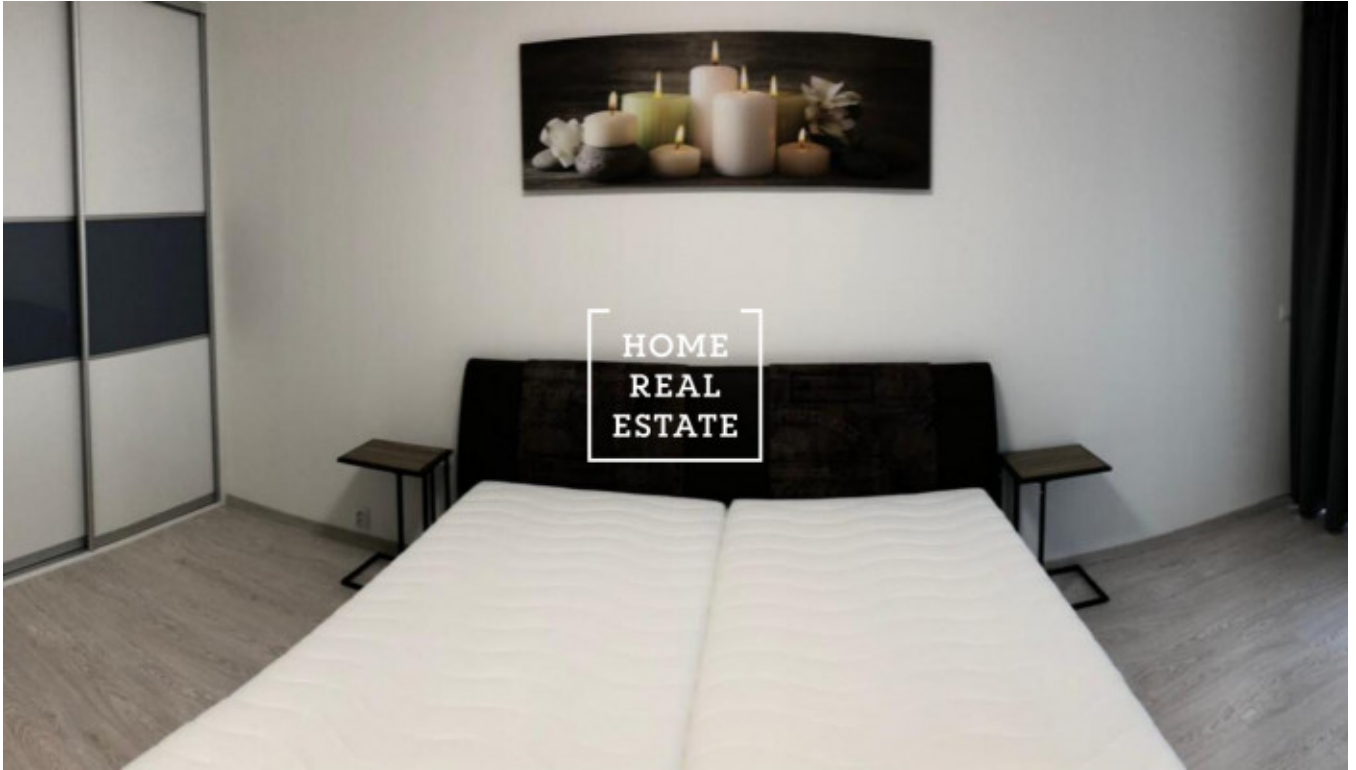

HOME
REAL
ESTATE

Rent flat 2+kk, 60 m2 - Sokolovská

ID	34270
Offer	Rental
Group	2+kk
Location	Sokolovská
Ownership	Personal
Usable area	60 m ²
City	Prague
City district	Karlín