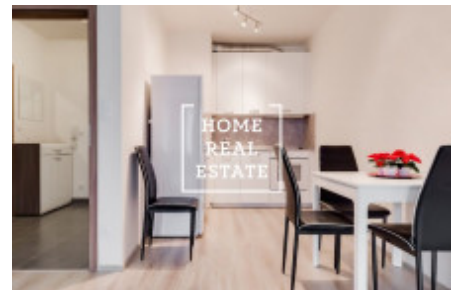

HOME
REAL
ESTATE

Rent flat 2+kk, 52 m2 - Vrchlického