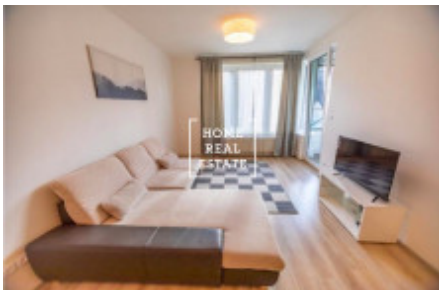

HOME
REAL
ESTATE

Rent flat 2+kk, 52 m2 - Vrchlického