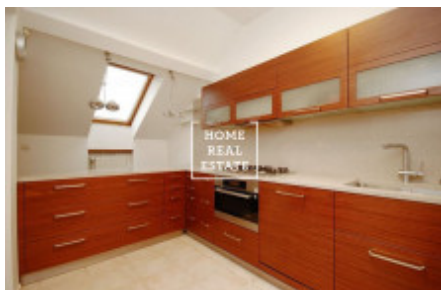

## Rent flat 4+1, 180 m2 - Na Václavce

ID	<a href="#">34257</a>	Offer	Rental
Group	4+1	Furnished	Furnished
Location	Na Václavce 18/1221 Smíchov Praha	Ownership	Personal
Usable area	180 m <sup>2</sup>	City	<a href="#">Prague</a>
City district	<a href="#">Smíchov</a>	Status	Realized