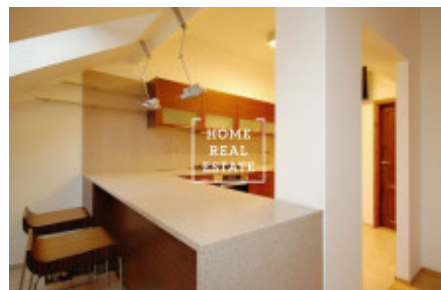

## Rent flat 4+1, 180 m2 - Na Václavce

ID	<a href="#">34257</a>	Offer	Rental
Group	4+1	Furnished	Furnished
Location	Na Václavce 18/1221 Smíchov Praha	Ownership	Personal
Usable area	180 m <sup>2</sup>	City	<a href="#">Prague</a>
City district	<a href="#">Smíchov</a>	Status	Realized