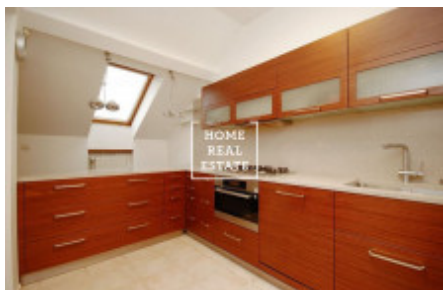

Rent flat 4+1, 180 m² - Na Václavce

ID	34257	Offer	Rental
Group	4+1	Furnished	Furnished
Location	Na Václavce 18/1221 Smíchov Praha	Ownership	Personal
Usable area	180 m ²	City	Prague
City district	Smíchov	Status	Realized