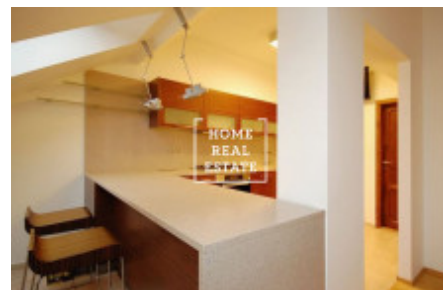

Rent flat 4+1, 180 m² - Na Václavce

ID	34257	Offer	Rental
Group	4+1	Furnished	Furnished
Location	Na Václavce 18/1221 Smíchov Praha	Ownership	Personal
Usable area	180 m ²	City	Prague
City district	Smíchov	Status	Realized