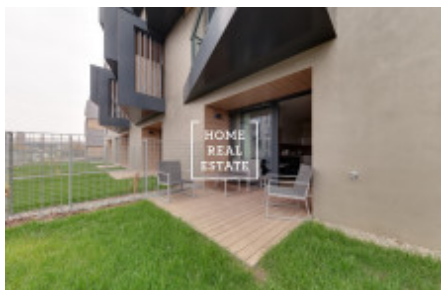

## Rent flat 3+kk, 85 m2 - Menclova

„Home Real Estate“ offers to rent an apartment 3+kk, 138 m2, which is located in the residential project „DOCK“ in the popular location of Prague 8 - Liben.

New and fully furnished apartment is located in the 1st floor of the new building. The layout of the apartment includes a living room with fully furnished kitchen (with ceramic hob, built-in oven, fridge, extractor hood, dishwasher, kettle and microwave) and dining place, in the relaxing zone is located sofa, TV and table. Further in the apartment there are two separate rooms with beds, wardrobes, LCD TV and also excellent french windows. Bathroom is fitted by bath and a shower, a sink, washmashie and a toilet bowl in the separate room. Everywhere is also installed a quality flooring - parquet and tiles.