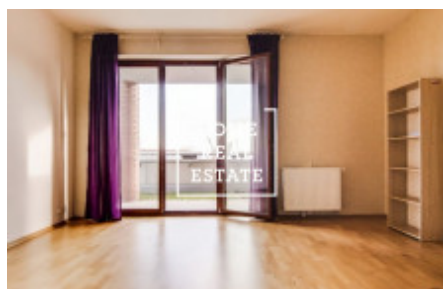

HOME
REAL
ESTATE

Rent flat 2+kk, 57 m2 - Nekvasilova

The company „Home Real Estate“ offers for rent a flat 2 + kk of 57 sqm, located in the sought after locality of Prague 8 - Karlín in residence.

Modern apartment is located in 3 floors of new building.

The living area of the apartment is a large room with a fully equipped kitchen corner: induction hob, oven, digestor, fridge and dishwasher. Available so the bedroom. The bathroom has a sink, bathtub and toilet.

The high quality materials are used in the apartment: wooden parquet, French windows and a minimalist door.

Nearby all amenities: shops, restaurant, primary and secondary schools, banks, post office, supermarket is right next to the house.