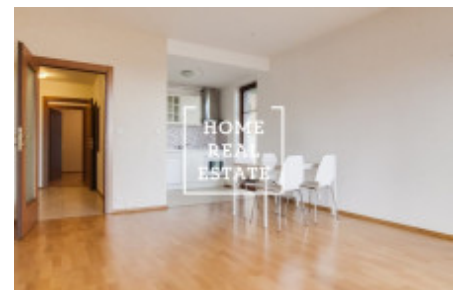

HOME
REAL
ESTATE

Rent flat 2+kk, 57 m2 - Nekvasilova

ID	34224
Offer	Rental
Group	2+kk
Location	Nekvasilova 29/692 Karlín Praha
Ownership	Personal
Usable area	57 m ²
City	Prague
City district	Karlín