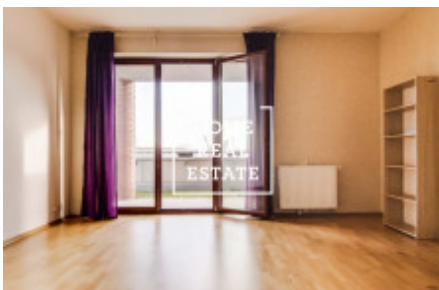

HOME
REAL
ESTATE

Rent flat 2+kk, 57 m2 - Nekvasilova

The company „Home Real Estate“ offers for rent a flat 2 + kk of 57 sqm, located in the sought after locality of Prague 8 - Karlín in residence.

Modern apartment is located in 3 floors of new building.

The high quality materials are used in the apartment: wooden parquet, French windows and a minimalist door.

Nearby all amenities: shops, restaurant, primary and secondary schools, banks, post office, supermarket is right next to the house.