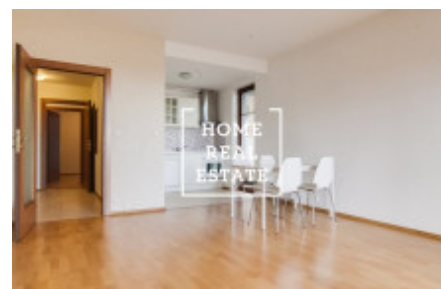

HOME
REAL
ESTATE

Rent flat 2+kk, 57 m2 - Nekvasilova

The company „Home Real Estate“ offers for rent a flat 2 + kk of 57 sqm, located in the sought after locality of Prague 8 - Karlín in residence.

Modern apartment is located in 3 floors of new building.

The living area of the apartment is a large room with a fully equipped kitchen corner: induction hob, oven, digestor, fridge and dishwasher. Available so the bedroom. The bathroom has a sink, bathtub and toilet.

The high quality materials are used in the apartment: wooden parquet, French windows and a minimalist door.

Nearby all amenities: shops, restaurant, primary and secondary schools, banks, post office, supermarket is right next to the house.