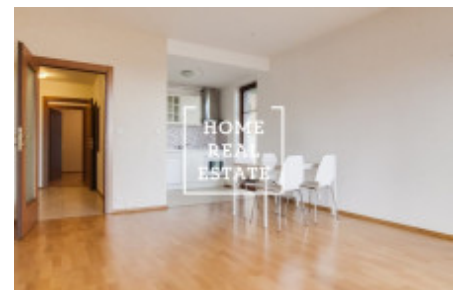

HOME
REAL
ESTATE

Rent flat 2+kk, 57 m2 - Nekvasilova

The company „Home Real Estate“ offers for rent a flat 2 + kk of 57 sqm, located in the sought after locality of Prague 8 - Karlín in residence.

Modern apartment is located in 3 floors of new building.

The living area of the apartment is a large room with a fully equipped kitchen corner: induction hob, oven, digestor, fridge and dishwasher. Available so the bedroom. The bathroom has a sink, bathtub and toilet.

The high quality materials are used in the apartment: wooden parquet, French windows and a minimalist door.

Nearby all amenities: shops, restaurant, primary and secondary schools, banks, post office, supermarket is right next to the house.