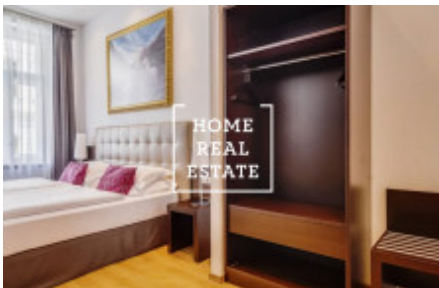

HOME
REAL
ESTATE

Rent flat 2+kk, 61 m2 - Jirečkova

ID	34223
Offer	Rental
Group	2+kk
Location	Jirečkova 4/1073 Holešovice Praha
Ownership	Personal
Usable area	61 m ²
City	Prague
City district	Holešovice