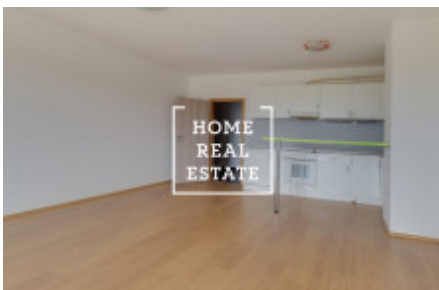

Sale flat 1+kk, 51 m2 - Tupolevova

ID	34217	Offer	Sale
Group	1+kk	Location	Tupolevova 741, 199 00 Praha 18, Česko
Ownership	Personal	Usable area	51 m ²
City	Prague	City district	Letňany
Status	Realized		