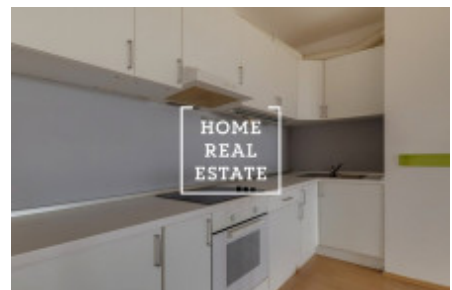

Sale flat 1+kk, 51 m2 - Tupolevova

ID	34217	Offer	Sale
Group	1+kk	Location	Tupolevova 741, 199 00 Praha 18, Česko
Ownership	Personal	Usable area	51 m ²
City	Prague	City district	Letňany
Status	Realized		