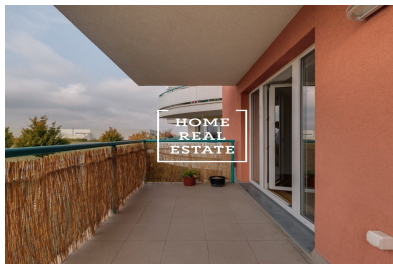

HOME
REAL
ESTATE

Sale flat 1+kk, 51 m2 - Tupolevova

**HOME
REAL
ESTATE**

**HOME
REAL
ESTATE**

ID	34217
Offer	Sale
Group	1+kk
Location	Tupolevova 741, 199 00 Praha 18, Česko
Ownership	Personal
Usable area	51 m ²
City	Prague
City district	Letňany