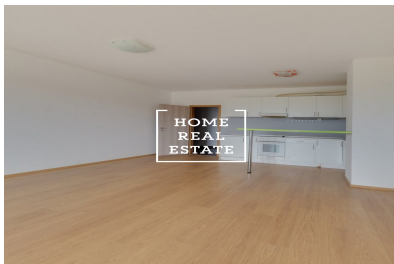

HOME
REAL
ESTATE

Sale flat 1+kk, 51 m2 - Tupolevova

**HOME
REAL
ESTATE**

**HOME
REAL
ESTATE**

ID	34217
Offer	Sale
Group	1+kk
Location	Tupolevova 741, 199 00 Praha 18, Česko
Ownership	Personal
Usable area	51 m ²
City	Prague
City district	Letňany