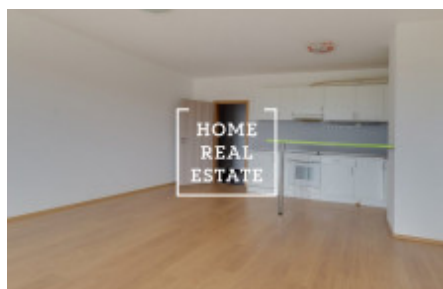

Sale flat 1+kk, 51 m2 - Tupolevova

ID	34217	Offer	Sale
Group	1+kk	Location	Tupolevova 741, 199 00 Praha 18, Česko
Ownership	Personal	Usable area	51 m ²
City	Prague	City district	Letňany
Status	Realized		