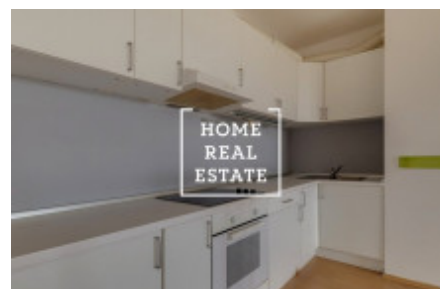

Sale flat 1+kk, 51 m2 - Tupolevova

ID	34217	Offer	Sale
Group	1+kk	Location	Tupolevova 741, 199 00 Praha 18, Česko
Ownership	Personal	Usable area	51 m ²
City	Prague	City district	Letňany
Status	Realized		