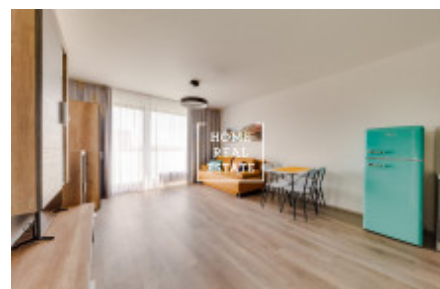

HOME
REAL
ESTATE

Rent flat 2+kk, 57 m2 - Nekvasilova