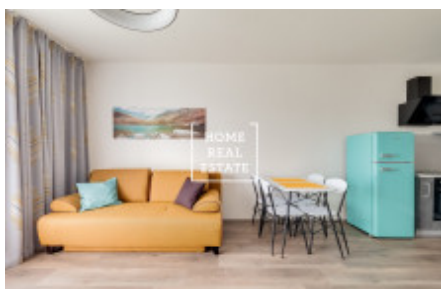

HOME
REAL
ESTATE

Rent flat 2+kk, 57 m2 - Nekvasilova