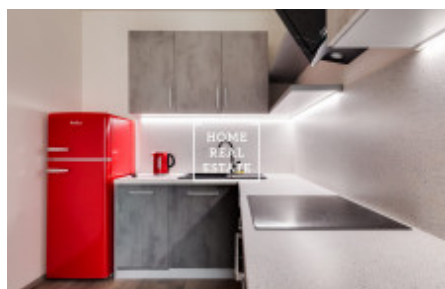

HOME
REAL
ESTATE

Rent flat 2+kk, 57 m2 - Nekvasilova

«Home Real Estate» offers to rent a 2+kk flat with the full area of 57 m², situated in a popular and actively developing location Prague 8 – Karlin.

Stylish, fully furnished apartment is situated on the 5th floor of new building. Sunny living room includes kitchen unit equipped with all necessary electronic devices and furniture. Bedroom includes double bed. Bathroom is equipped with bath, sink and toilet.