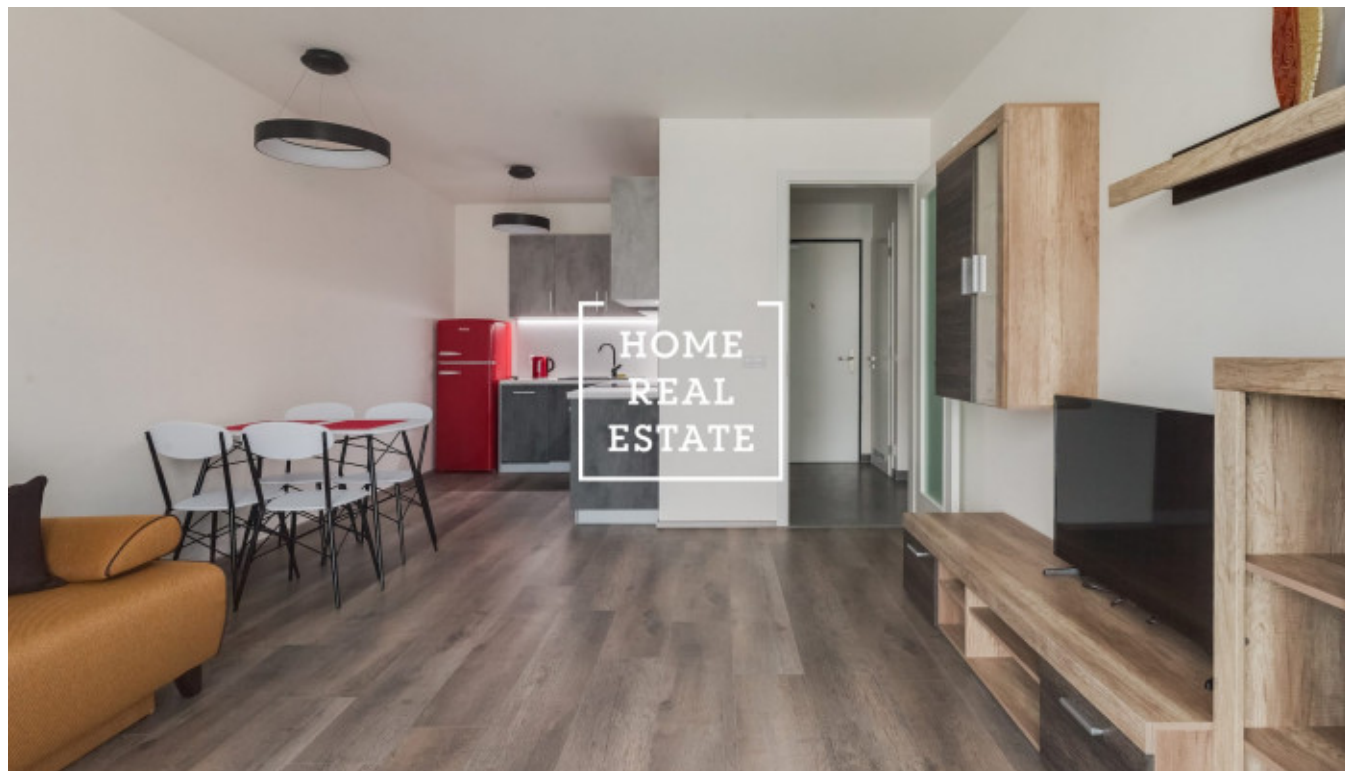

HOME
REAL
ESTATE

Rent flat 2+kk, 57 m2 - Nekvasilova

«Home Real Estate» offers to rent a 2+kk flat with the full area of 57 m², situated in a popular and actively developing location Prague 8 – Karlin.

Stylish, fully furnished apartment is situated on the 5th floor of new building. Sunny living room includes kitchen unit equipped with all necessary electronic devices and furniture. Bedroom includes double bed. Bathroom is equipped with bath, sink and toilet.