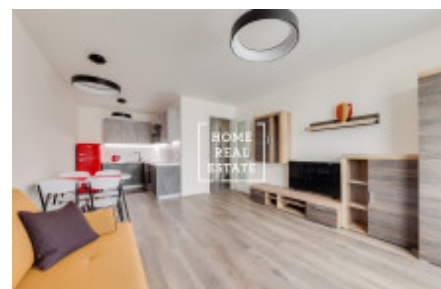

HOME
REAL
ESTATE

Rent flat 2+kk, 57 m2 - Nekvasilova

«Home Real Estate» offers to rent a 2+kk flat with the full area of 57 m², situated in a popular and actively developing location Prague 8 – Karlin.

Stylish, fully furnished apartment is situated on the 5th floor of new building. Sunny living room includes kitchen unit equipped with all necessary electronic devices and furniture. Bedroom includes double bed. Bathroom is equipped with bath, sink and toilet.