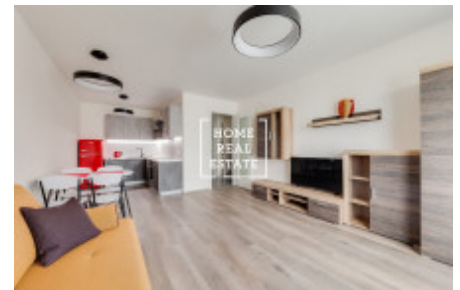

HOME
REAL
ESTATE

Rent flat 2+kk, 57 m2 - Nekvasilova

ID	34207
Offer	Rental
Group	2+kk
Furnished	Furnished
Location	Nekvasilova 569/25, 186 00 Praha 8-Karlín, Česko
Ownership	Personal
Usable area	57 m ²
City	Prague
City district	Karlín