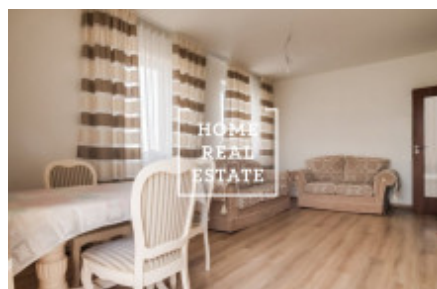

HOME
REAL
ESTATE

Sale flat 2+kk, 66 m² - Nárožní

ID	34201	Offer	Sale
Group	2+kk	Furnished	Furnished
Location	Nárožní 7a/2787 Stodůlky Praha	Ownership	Personal
Usable area	66 m ²	City	Prague
City district	Stodůlky	Status	Realized