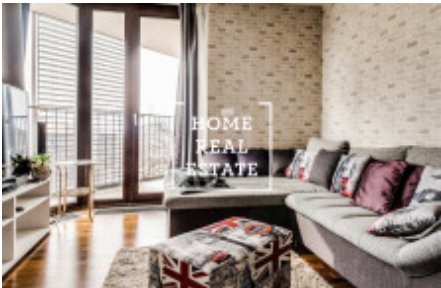

Sale flat 3+kk, 89 m2 - Pitterova

ID	34199	Offer	Sale
Group	3+kk	Furnished	Furnished
Location	Pitterova 1, 130 00 Praha 3, Česko	Ownership	Personal
Usable area	89 m ²	City	Prague
City district	Žižkov	Status	Realized