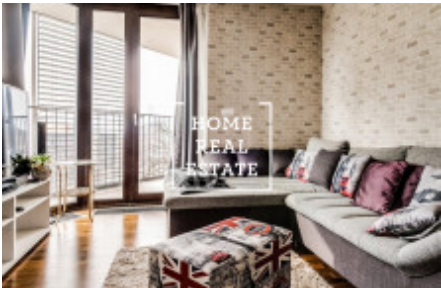

# Sale flat 3+kk, 89 m2 - Pitterova

|               |                                       |           |                        |
|---------------|---------------------------------------|-----------|------------------------|
| ID            | <a href="#">34199</a>                 | Offer     | Sale                   |
| Group         | 3+kk                                  | Furnished | Furnished              |
| Location      | Pitterova 1, 130 00<br>Praha 3, Česko | Ownership | Personal               |
| Usable area   | 89 m <sup>2</sup>                     | City      | <a href="#">Prague</a> |
| City district | <a href="#">Žižkov</a>                | Status    | Realized               |