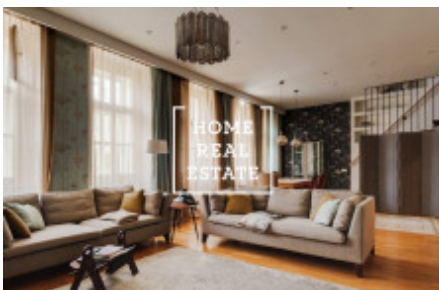

Sale flat 3+1, 137 m² - Kateřinská

ID	34191	Offer	Sale
Group	3+1	Furnished	Furnished
Location	Kateřinská 14/489 Nové Město Praha	Ownership	Personal
Usable area	137 m ²	Parking	Yes
City	Prague	City district	Nové Město
Status	Realized		