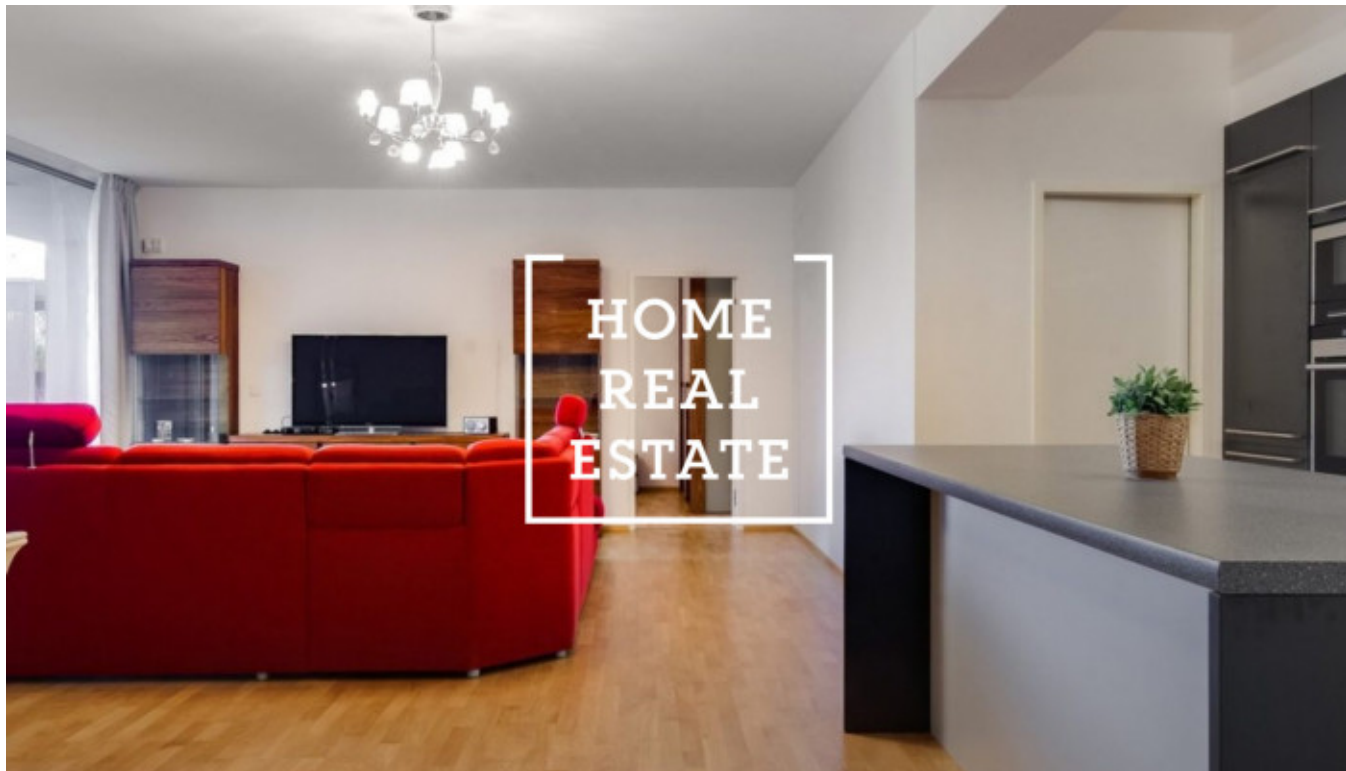

Sale flat 4+kk, 166 m² - Švédská

| | | | |
|-----------|------------------------|---------------|----------------------------------|
| ID | 34190 | Offer | Sale |
| Group | 4+kk | Location | Švédská 15/1010 Smíchov Praha |
| Ownership | Personal | Usable area | 166 m ² |
| City | Prague | City district | Smíchov |
| Status | Realized | | |