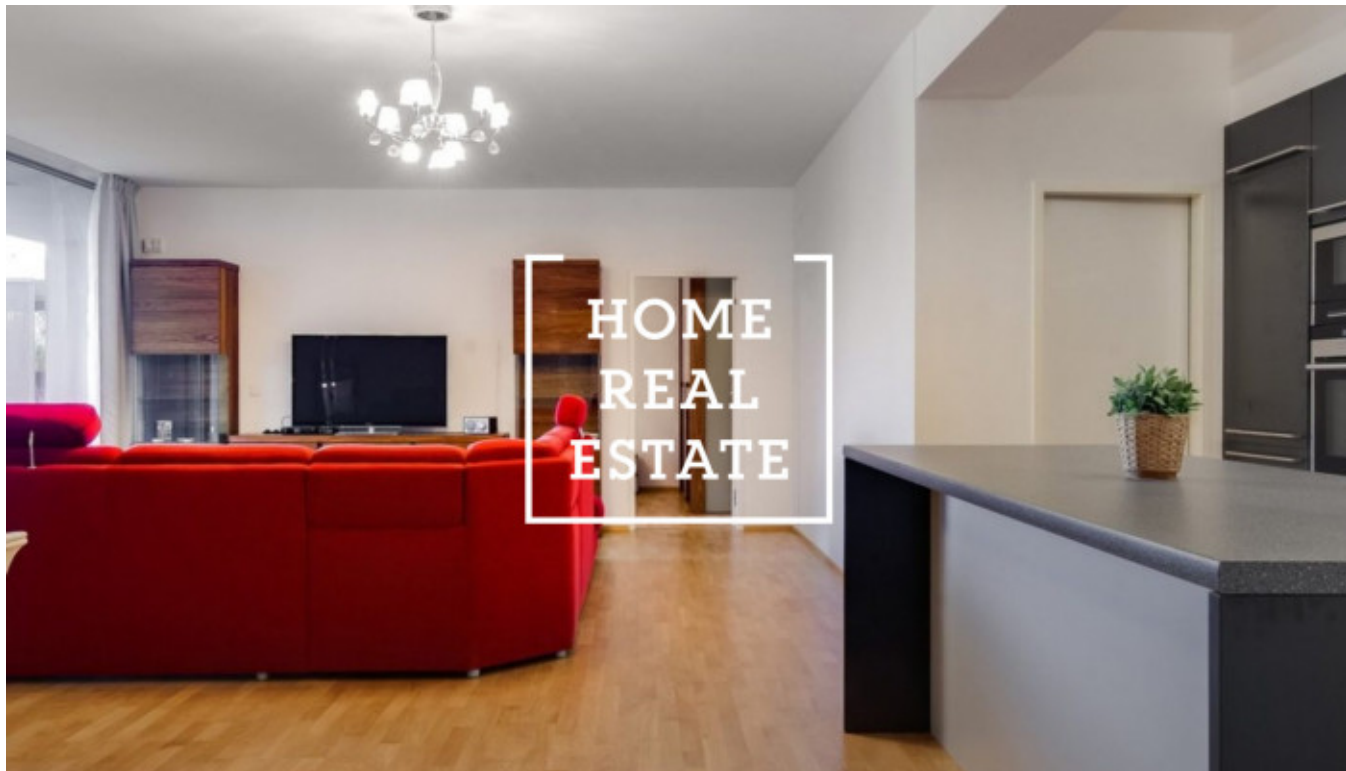

Sale flat 4+kk, 166 m2 - Švédská

ID	34190	Offer	Sale
Group	4+kk	Location	Švédská 15/1010 Smíchov Praha
Ownership	Personal	Usable area	166 m ²
City	Prague	City district	Smíchov
Status	Realized		