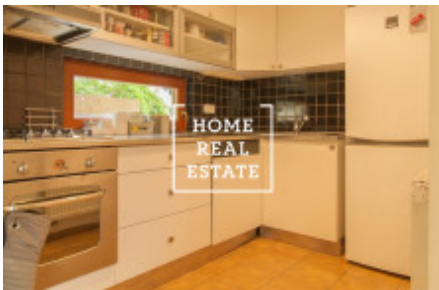

Sale flat 3+kk, 69 m² - Radlická

ID	34189	Offer	Sale
Group	3+kk	Furnished	Furnished
Location	Radlická 88/460 Smíchov Praha	Ownership	Personal
Usable area	69 m ²	City	Prague
City district	Jinonice	Status	Realized