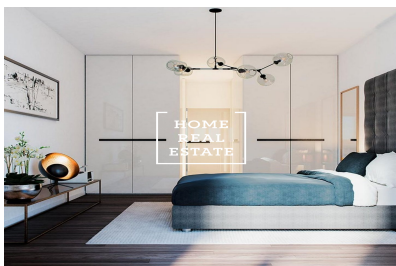

HOME
REAL
ESTATE

Sale flat 2+kk, 50 m2 - Lovosická

**HOME
REAL
ESTATE**

**HOME
REAL
ESTATE**

ID	34187
Offer	Sale
Group	2+kk
Furnished	Partially furnished
Location	Lovosická 35/301 Střížkov Praha
Ownership	Personal
Usable area	50 m ²
City	Prague
City district	Letňany