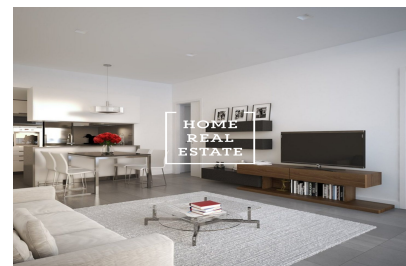

HOME
REAL
ESTATE

Sale flat 2+kk, 50 m2 - Lovosická

**HOME
REAL
ESTATE**

**HOME
REAL
ESTATE**

ID	34187
Offer	Sale
Group	2+kk
Furnished	Partially furnished
Location	Lovosická 35/301 Střížkov Praha
Ownership	Personal
Usable area	50 m ²
City	Prague
City district	Letňany