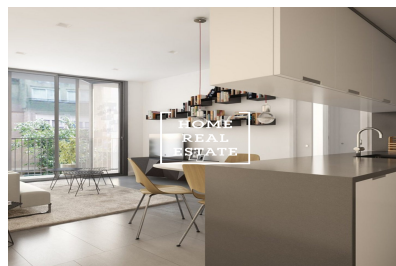

HOME
REAL
ESTATE

Sale flat 2+kk, 50 m2 - Lovosická

**HOME
REAL
ESTATE**

**HOME
REAL
ESTATE**

ID	34187
Offer	Sale
Group	2+kk
Furnished	Partially furnished
Location	Lovosická 35/301 Střížkov Praha
Ownership	Personal
Usable area	50 m ²
City	Prague
City district	Letňany