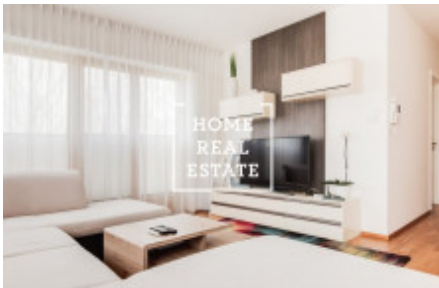

## Sale flat 3+1, 106 m<sup>2</sup> - Za Karlínským přístavem

The company „Home Real estate“ offers for sale a very bright and sunny apartment disposed as 4+kk with a usable area of 96.9 m<sup>2</sup> and loggia 6.6 m<sup>2</sup>. Part of the sale is a garage with cellar on the ground floor of the house. The apartment consists of living room (24,5 m<sup>2</sup>), two bedrooms (11,7 m<sup>2</sup> and 17,3 m<sup>2</sup>), corridors (3 m<sup>3</sup>), cloakrooms (5,2 m<sup>2</sup>), two bathrooms + 7 m<sup>2</sup> and 6,3 m<sup>2</sup>), dining room + kk (19,4 m<sup>2</sup>), front (2,4 m<sup>2</sup>) and chamber (2,4 m<sup>2</sup>). The whole apartment is above standard - large-format tiles, door-frames and doors, wooden floors, front-wall blinds, many well-built built-in wardrobes throughout the apartment. As has been described above, the apartment has two bathrooms, which is clearly a plus for a large family - one has a spacious shower and toilet, the other is a bathtub, toilet and washing machine. The entrance hall has a dressing room.

The Vltava Residence is a residential complex located in the very center of the capital city in Prague 8. The area connecting Liben with the New Town, which combines the center of Prague with the beautiful nature of Rohan Island, has something to offer. It is obvious that in the neighborhood you will find stylish cafes, various shops, restaurants or pubs, as well as playgrounds and schools. The house has its own reception, security and is also connected to the CCTV system. The apartment is located only 3 minutes from Křižíkova metro station (only 3 stops to Wenceslas Square), supermarkets, restaurants and all services, right next to Vltavská cyklostezka, 15 minutes walk to Old Town Square and Pařížská Street.