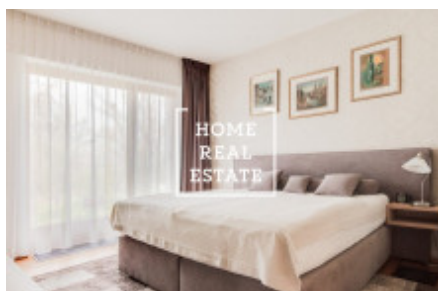

## Sale flat 3+1, 106 m<sup>2</sup> - Za Karlínským přístavem

The company „Home Real estate“ offers for sale a very bright and sunny apartment disposed as 4+kk with a usable area of 96.9 m<sup>2</sup> and loggia 6.6 m<sup>2</sup>. Part of the sale is a garage with cellar on the ground floor of the house. The apartment consists of living room (24,5 m<sup>2</sup>), two bedrooms (11,7 m<sup>2</sup> and 17,3 m<sup>2</sup>), corridors (3 m<sup>3</sup>), cloakrooms (5,2 m<sup>2</sup>), two bathrooms + 7 m<sup>2</sup> and 6,3 m<sup>2</sup>), dining room + kk (19,4 m<sup>2</sup>), front (2,4 m<sup>2</sup>) and chamber (2,4 m<sup>2</sup>). The whole apartment is above standard - large-format tiles, door-frames and doors, wooden floors, front-wall blinds, many well-built built-in wardrobes throughout the apartment. As has been described above, the apartment has two bathrooms, which is clearly a plus for a large family - one has a spacious shower and toilet, the other is a bathtub, toilet and washing machine. The entrance hall has a dressing room.

The Vltava Residence is a residential complex located in the very center of the capital city in Prague 8. The area connecting Liben with the New Town, which combines the center of Prague with the beautiful nature of Rohan Island, has something to offer. It is obvious that in the neighborhood you will find stylish cafes, various shops, restaurants or pubs, as well as playgrounds and schools. The house has its own reception, security and is also connected to the CCTV system. The apartment is located only 3 minutes from Křižíkova metro station (only 3 stops to Wenceslas Square), supermarkets, restaurants and all services, right next to Vltavská cyklostezka, 15 minutes walk to Old Town Square and Pařížská Street.