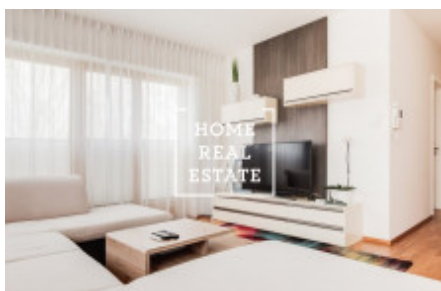

## Sale flat 3+1, 106 m<sup>2</sup> - Za Karlínským přístavem

The company „Home Real estate“ offers for sale a very bright and sunny apartment disposed as 4+kk with a usable area of 96.9 m<sup>2</sup> and loggia 6.6 m<sup>2</sup>. Part of the sale is a garage with cellar on the ground floor of the house. The apartment consists of living room (24,5 m<sup>2</sup>), two bedrooms (11,7 m<sup>2</sup> and 17,3 m<sup>2</sup>), corridors (3 m<sup>3</sup>), cloakrooms (5,2 m<sup>2</sup>), two bathrooms + 7 m<sup>2</sup> and 6,3 m<sup>2</sup>), dining room + kk (19,4 m<sup>2</sup>), front (2,4 m<sup>2</sup>) and chamber (2,4 m<sup>2</sup>). The whole apartment is above standard - large-format tiles, door-frames and doors, wooden floors, front-wall blinds, many well-built built-in wardrobes throughout the apartment. As has been described above, the apartment has two bathrooms, which is clearly a plus for a large family - one has a spacious shower and toilet, the other is a bathtub, toilet and washing machine. The entrance hall has a dressing room.

The Vltava Residence is a residential complex located in the very center of the capital city in Prague 8. The area connecting Liben with the New Town, which combines the center of Prague with the beautiful nature of Rohan Island, has something to offer. It is obvious that in the neighborhood you will find stylish cafes, various shops, restaurants or pubs, as well as playgrounds and schools. The house has its own reception, security and is also connected to the CCTV system. The apartment is located only 3 minutes from Křižíkova metro station (only 3 stops to Wenceslas Square), supermarkets, restaurants and all services, right next to Vltavská cyklostezka, 15 minutes walk to Old Town Square and Pařížská Street.