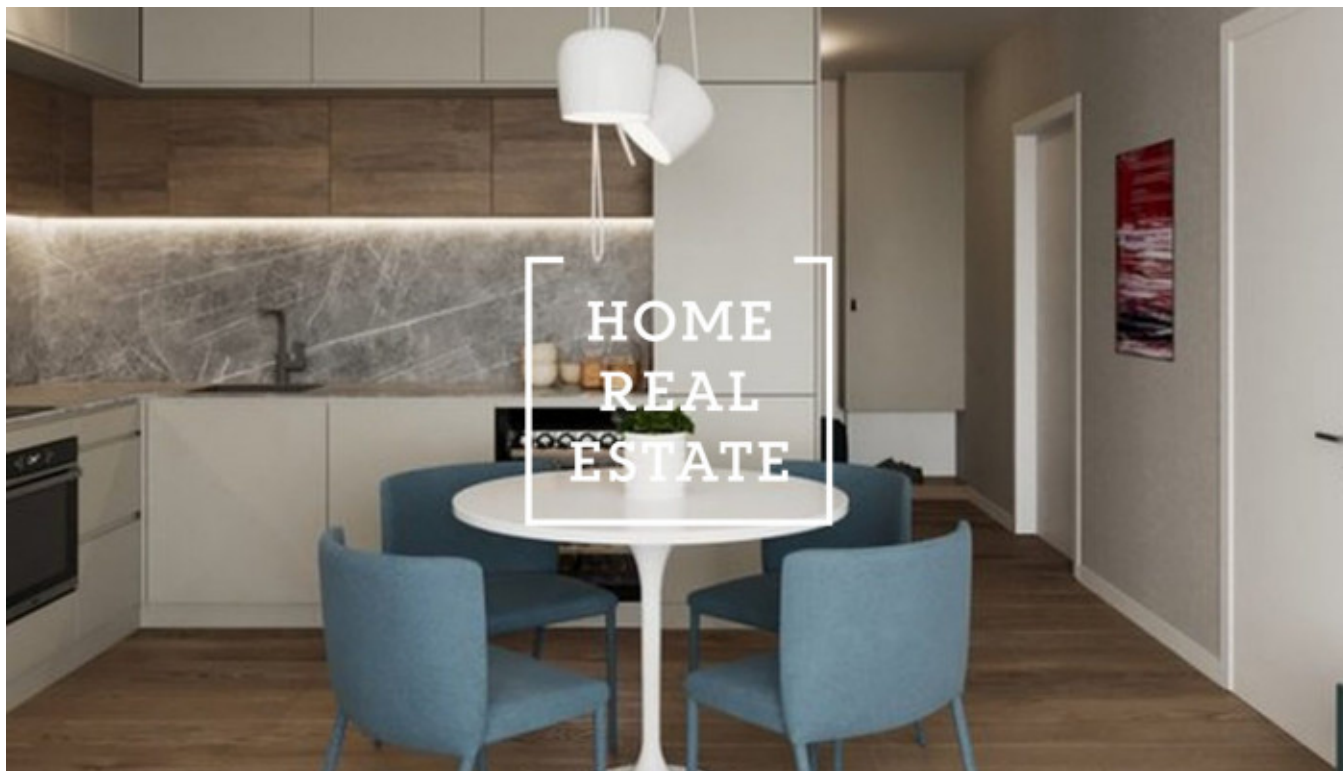

Sale flat 1+kk, 35 m² - Veselská

ID	34180	Offer	Sale
Group	1+kk	Furnished	Partially furnished
Location	Veselská/699 Letňany Praha	Ownership	Personal
Usable area	35 m ²	City	Prague
City district	Letňany	Status	Realized