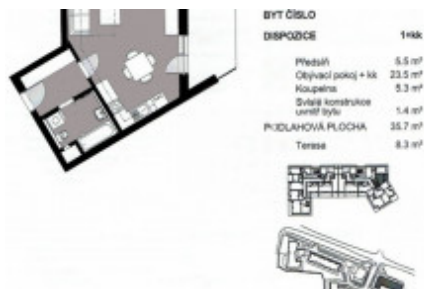

Sale flat 1+kk, 35 m² - Veselská

ID	34180	Offer	Sale
Group	1+kk	Furnished	Partially furnished
Location	Veselská/699 Letňany Praha	Ownership	Personal
Usable area	35 m ²	City	Prague
City district	Letňany	Status	Realized