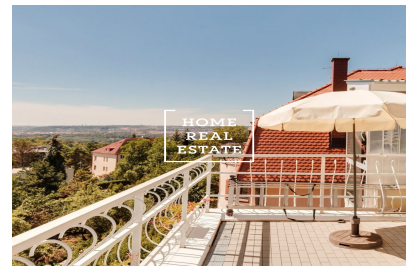

HOME
REAL
ESTATE

Rent flat atypical, 150 m2 - Písečná

**HOME
REAL
ESTATE**

Available now!

For more information about this property or to arrange the viewings, please contact us or fill in the form below, we will be glad to help you!