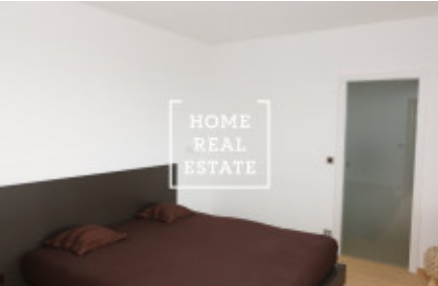

HOME
REAL
ESTATE

Rent flat 2+kk, 67 m2 - Klementova

Home Real Estate offers an exclusive 2 + kk apartment for rent, with an area of 67 m², located in Praha 2 - Stodůlky.

This location is very popular. In the surrounding area you will find a wide choice of restaurants and cafes. This is a very desirable place for those who want to live in the city center (10 minutes by public transport to Wenceslas Square), use all social entertainment, and at the same time live in a quiet place.

Fully furnished apartment is located at 4 . floor of a new building. The apartment is very sunny, spacious and roomy. The kitchen is equipped with all necessary electrical appliances (refrigerator, glass-ceramic hob, oven, microwave, extractor). The apartment has impeccable bedrooms. There is also a washing machine and dryer.

Everywhere there are quality floors - parquet and tiles. Connection to the Internet and television - is provided and included in the cost of a monthly payment. The apartment includes a parking space in the garage and a storage room. The apartment is air-conditioned, the windows are equipped with external blinds on the remote control.