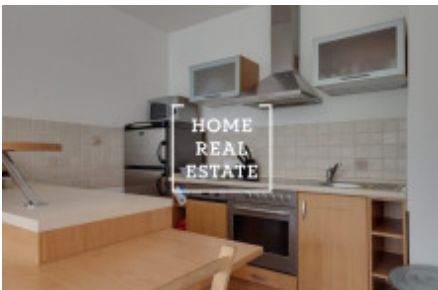

HOME
REAL
ESTATE

Rent flat atypical, 70 m² - Ruská

ID
Offer
Group
Location
Ownership
Usable area
City
City district

[34168](#)
Rental
Atypical
Ruská Praha
Personal
70 m²
[Prague](#)
[Vinohrady](#)