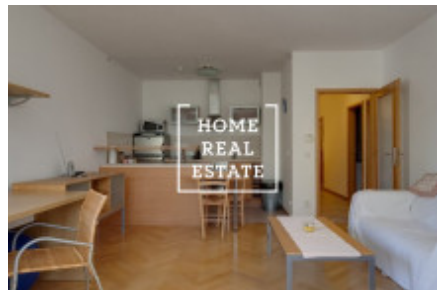

HOME
REAL
ESTATE

Rent flat atypical, 70 m² - Ruská

ID
Offer
Group
Location
Ownership
Usable area
City
City district

[34168](#)
Rental
Atypical
Ruská Praha
Personal
70 m²
[Prague](#)
[Vinohrady](#)