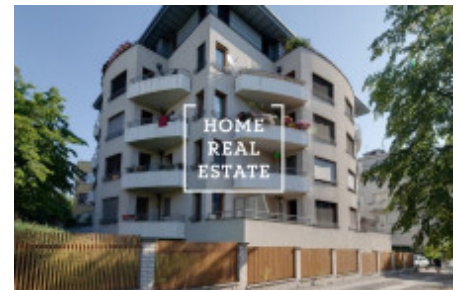

HOME
REAL
ESTATE

Rent flat atypical, 70 m² - Ruská

ID
Offer
Group
Location
Ownership
Usable area
City
City district

[34168](#)
Rental
Atypical
Ruská Praha
Personal
70 m²
[Prague](#)
[Vinohrady](#)