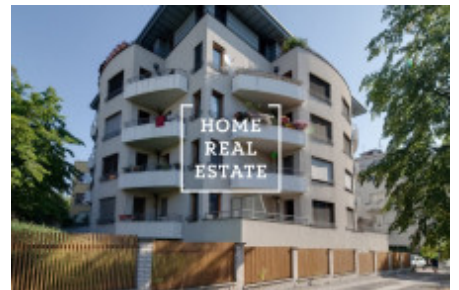

HOME
REAL
ESTATE

Rent flat atypical, 70 m2 - Ruská

Available now!

For more information about this property or to arrange the viewings, please contact us or fill in the form below, we will be glad to help you!