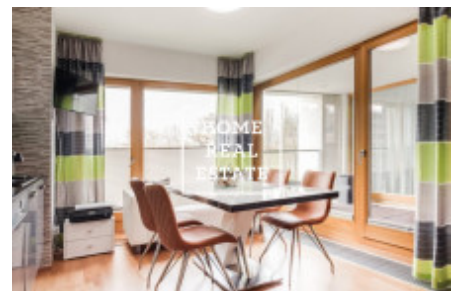

HOME
REAL
ESTATE

Sale flat 3+1, 104 m² - Za Karlínským přístavem