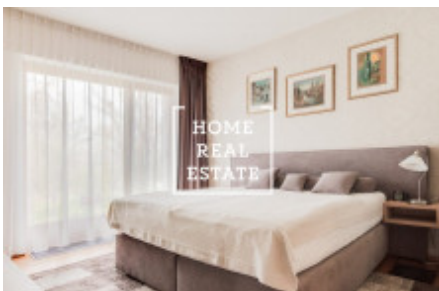

HOME
REAL
ESTATE

Sale flat 3+1, 104 m² - Za Karlínským přístavem